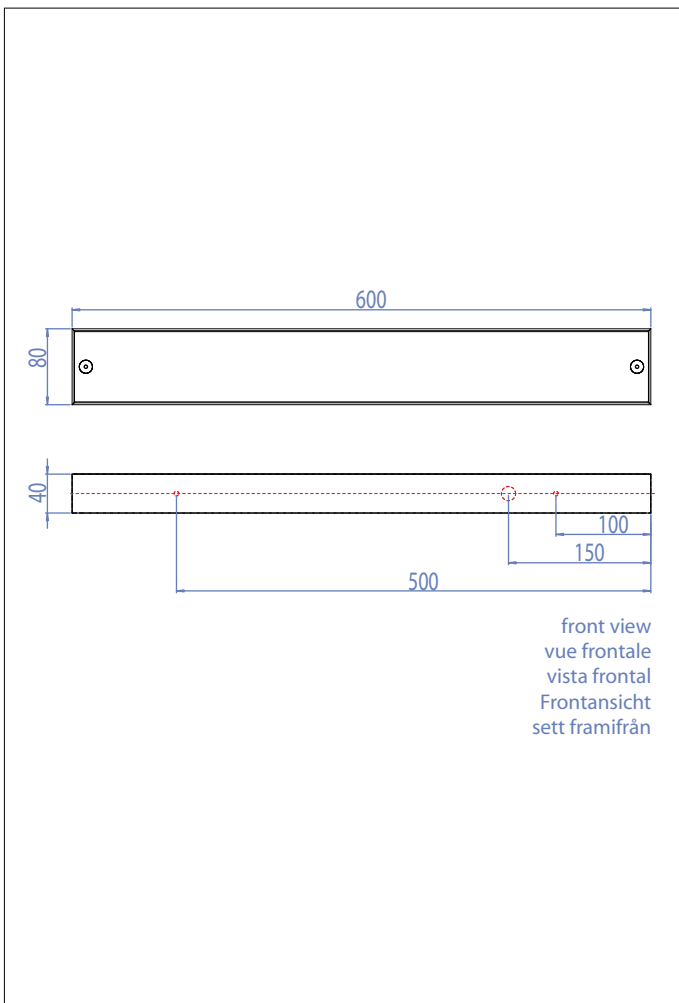

0661 Tallin 600

1x24w T5 High-output		not included
-------------------------	--	--------------

Zones	2	3
-------	----------	----------

Astro Lighting Ltd.
G2 River Way,
Harlow,
Essex,
CM20 2DP
Great Britain