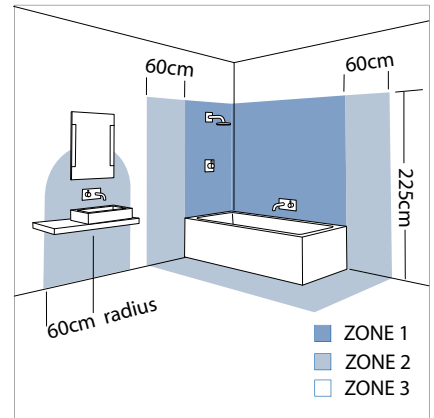

0661 Tallin 600

1x24w T5 High-output		not included
-------------------------	--	--------------

Zones	2	3
-------	----------	----------

Astro Lighting Ltd.
G2 River Way,
Harlow,
Essex,
CM20 2DP
Great Britain