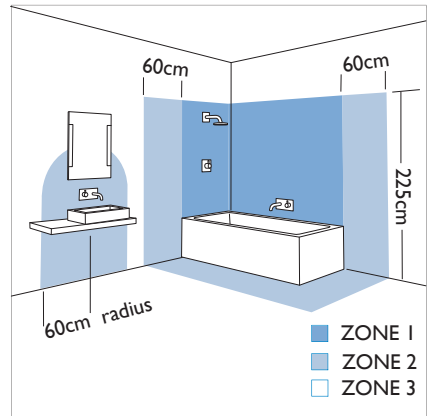

6136 Tokai

3x35w GU10		included
---------------	--	----------

Zones	2	3
-------	----------	----------

Astro Lighting Ltd.
G2 River Way,
Harlow,
Essex,
CM20 2DP
Great Britain

tel: +44 (0) 1279 427001
fax: +44 (0) 1279 427002
email: sales@astrolighting.co.uk
www.astrolighting.co.uk