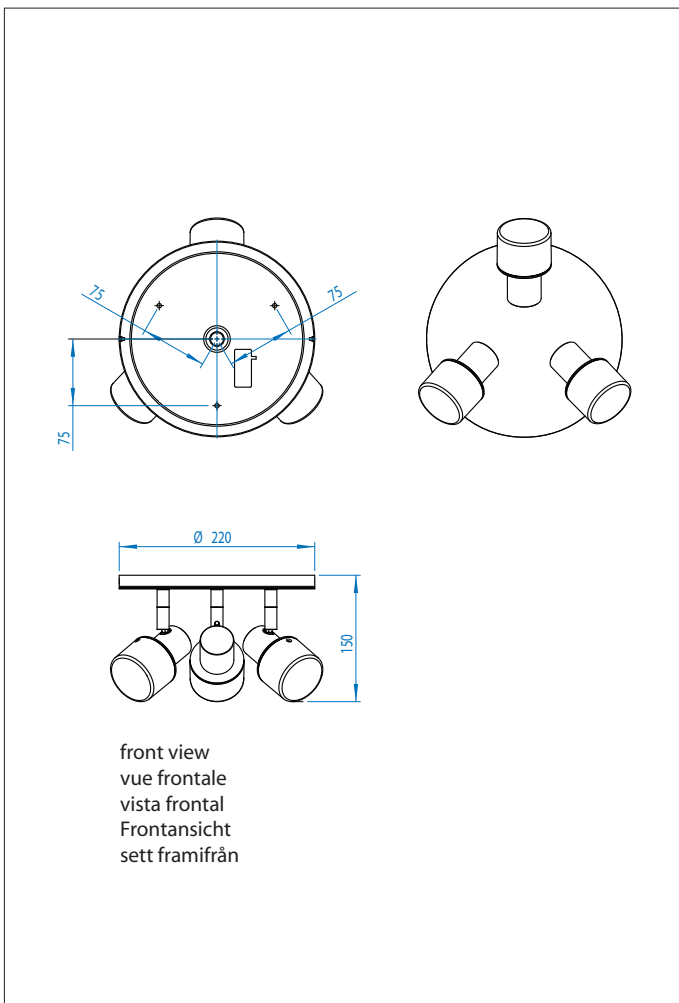

6136 Tokai

3x35w GU10		included
---------------	--	----------

Zones	2	3
-------	----------	----------

Astro Lighting Ltd.
G2 River Way,
Harlow,
Essex,
CM20 2DP
Great Britain

tel: +44 (0) 1279 427001
fax: +44 (0) 1279 427002
email: sales@astrolighting.co.uk
www.astrolighting.co.uk