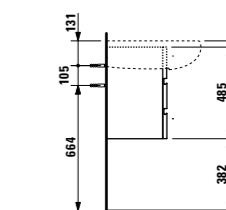

MÅTT: B1200 H400 D60 mm
4.4843.1.097.200.1 16.500:-

Valnöt
4.2436.0.097.630.1 18.180:-
Vitlack
4.2436.0.097.631.1 19.920:-

Valnöt
4.2445.0.097.630.1 14.250:-
Vitlack
4.2445.0.097.631.1 15.950:-

Valnöt
4.2447.0.097.630.1 14.250:-
Vitlack
4.2447.0.097.631.1 15.950:-

Valnöt
4.2450.0.097.630.1 15.950:-
Vitlack
4.2450.0.097.631.1 17.640:-

Valnöt
4.2452.0.097.630.1 15.950:-
Vitlack
4.2452.0.097.631.1 17.640:-