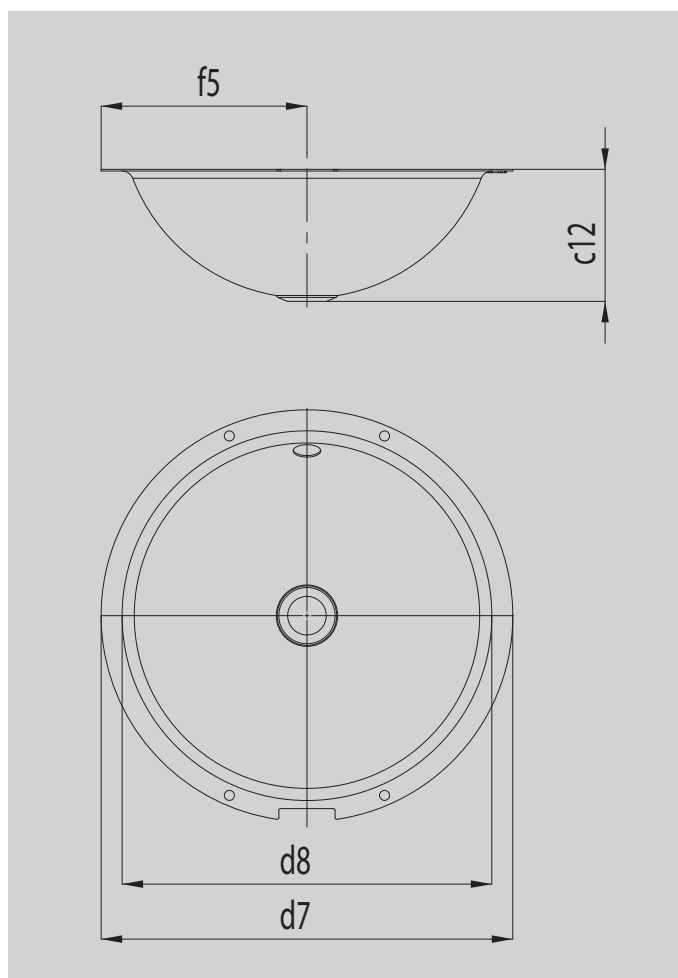

CLASSIC UNDERCOUNTER WASHBASIN

- elegant and timeless design
- flowing interior shape allows simple and effective unity with your chosen vanity unit or console
- maximised space is achieved for your bathroom accessories and fittings
- perfect match with CLASSIC range
- made of KALDEWEI steel enamel

Similar illustration

Model		3183
Distance basin surface to bottom edge of waste hole	c_{12}	137 mm
External diameter	d_7	432 mm
inner diameter top	d_8	360 mm
Distance rear edge to centre of waste hole	f_5	216 mm
Diameter		360 mm
Net weight		7 kg