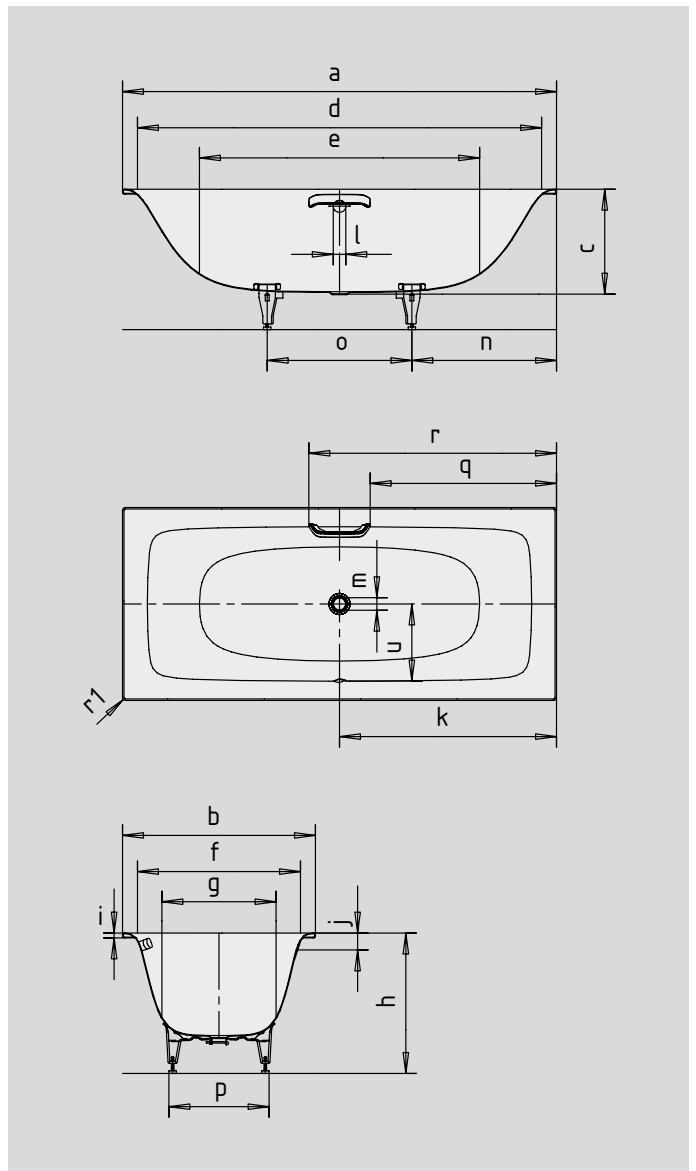

# SILENIO

- this shallow bath integrates harmoniously in your bathroom
- its ergonomically fluid interior is designed for relaxed bathing
- versatile for any installation situation
- also available with grip on one side
- bathing à deux: two identical backrests and central waste
- made of KALDEWEI steel enamel 3.5 mm
- designed by Anke Salomon

Similar illustrations

DISCRET OPULENCE AMBIENTE COLLECTION

Model No.		674	676	678
External length	a	1700	1800	1900 mm
External width	b	750	800	900 mm
Depth	c	410	435	435 mm
Internal length (top)	d	1576	1676	1776 mm
<b>Internal length (bottom)</b>	<b>e</b>	<b>1112</b>	<b>1162</b>	<b>1262 mm</b>
Internal width (top)	f	626	676	776 mm
Internal width (bottom)	g	423	473	537 mm
Height of bath	h	544-583	570-605	565-602 mm
Height of rim	i	20	20	20 mm
Distance top edge to centre of overflow hole	j	70	70	70 mm
Distance bath edge to centre of waste hole	k	850	900	950 mm
Diameter of waste hole	l	52	52	52 mm
Diameter of waste hole	m	52	52	52 mm
Distance foot end of bath edge to centre of foot	n	566	595	591 mm
Distance between the feet	o	568	610	718 mm
Max. width of feet	p	340	360	430 mm
Distance bath edge to where grip/handle starts	q	722	772	822 mm
Distance bath edge to where grip/handle ends	r	978	1028	1078 mm
Radius	r <sub>1</sub>	12	12	12 mm
Distance between centre holes	u	293	320	362 mm
Water volume** in litres		96	140	188
Weight of the enamelled bath in kg				
Full anti-slip		780 x 252	828 x 300	924 x 348 mm

Subject to technical alterations, tolerances and errors. Similar illustrations.  
 \*\* 70 litres displacement on average.