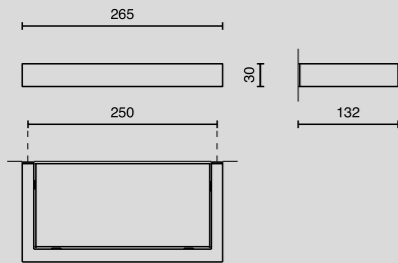

badrumshylla / bathroom shelf
nr. 40 029

badrumshylla / bathroom shelf
nr. 40 028