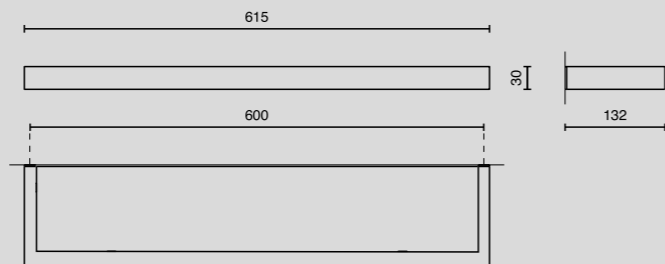

badrumshylla / bathroom shelf
nr. 40 030