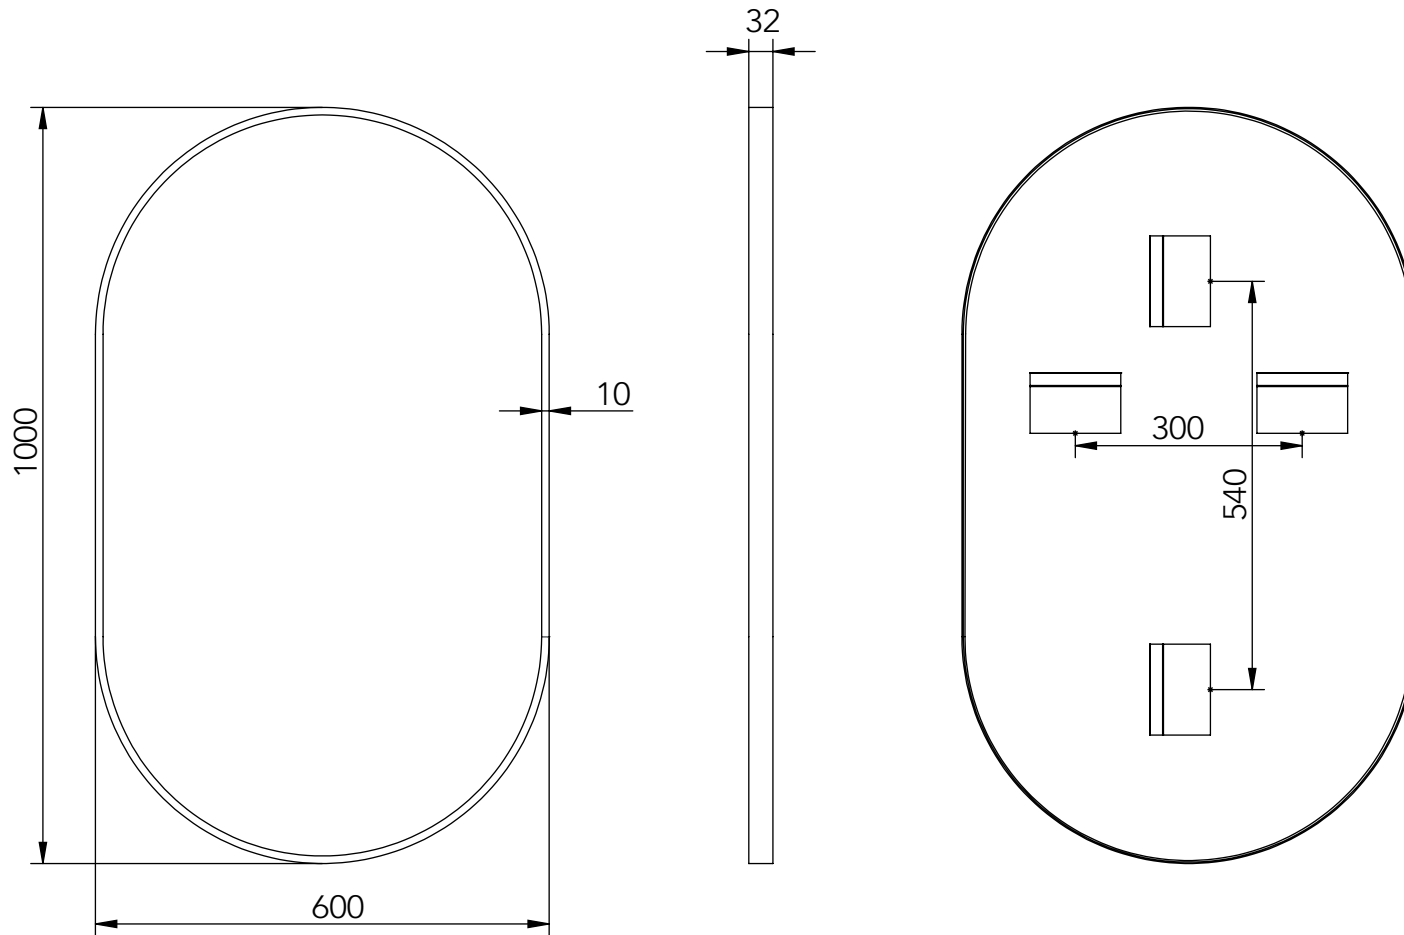

SOLA

DRAWINGS

bathlife®
OF SWEDEN

Unit: mm

Copyright ©2021 Bygghemma Sverige AB. Original content rights reserved. All product names, logos, and brands are property of their respective owners.

Information contained within this document was considered accurate at the time of publication, but may be subject to revision.