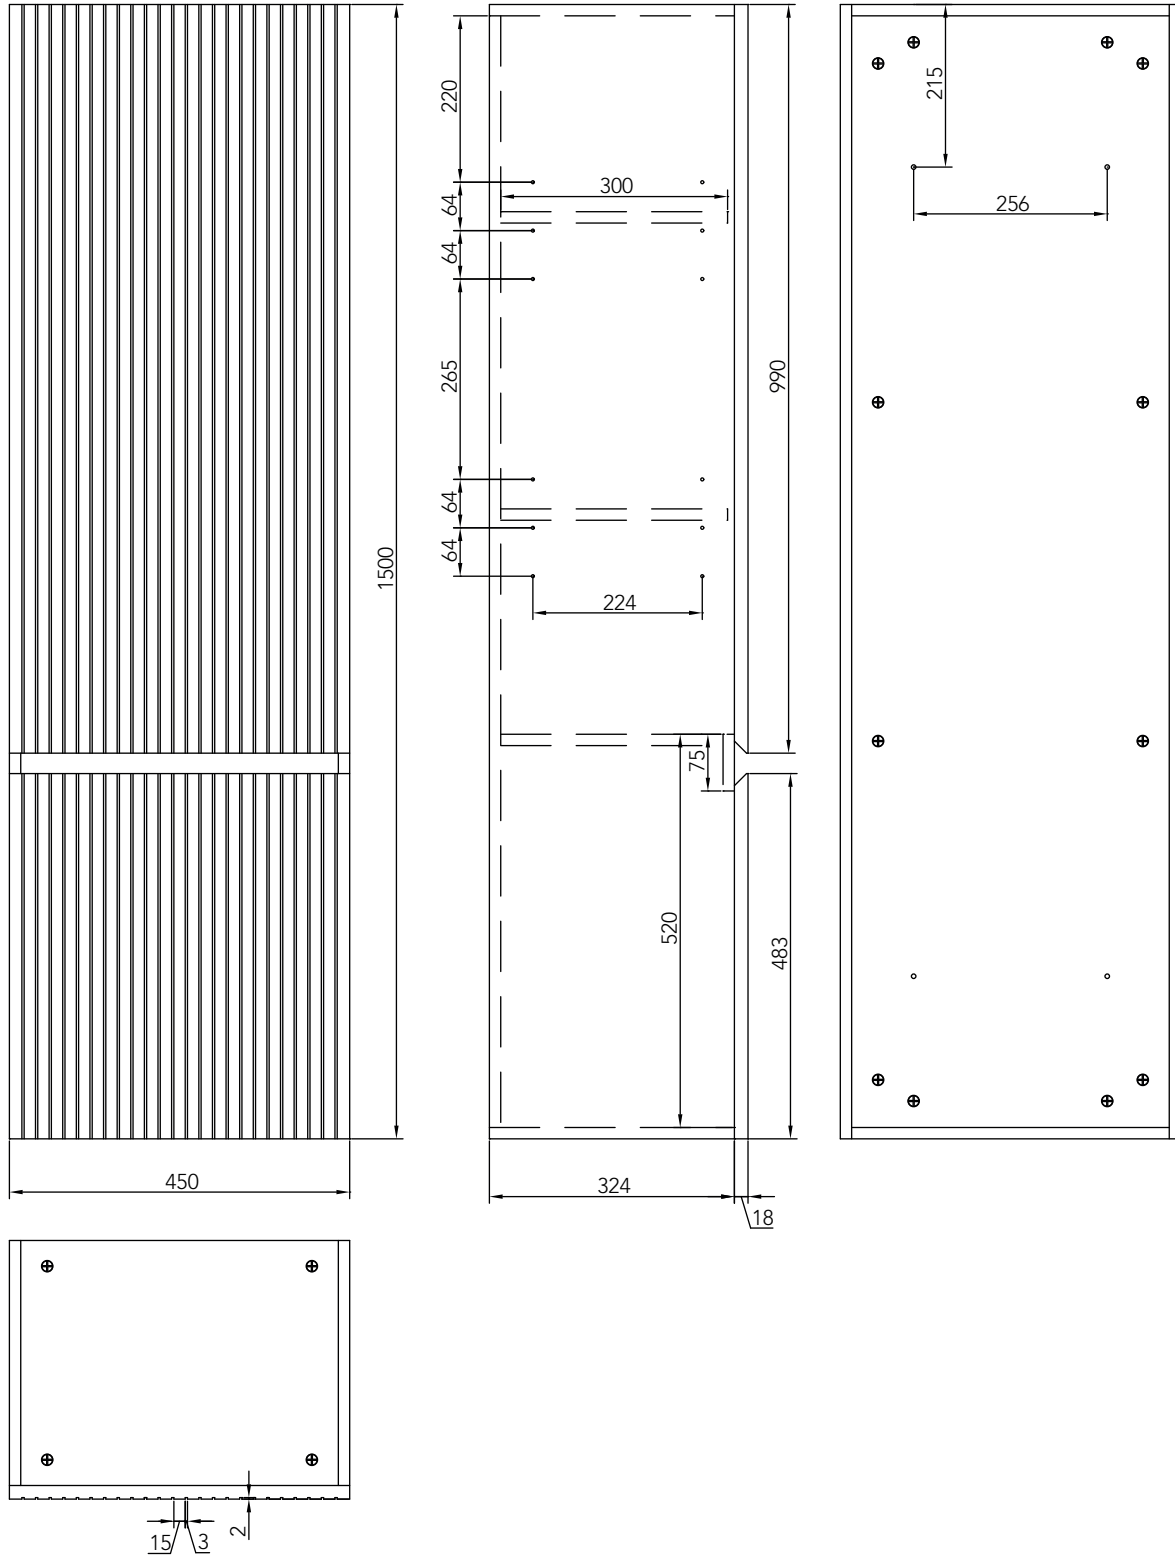

FÖRTJUST

DRAWINGS

Unit: mm

bathlife®
OF SWEDEN

Copyright ©2021 Bygghemma Sverige AB. Original content rights reserved. All product names, logos, and brands are property of their respective owners.

Information contained within this document was considered accurate at the time of publication, but may be subject to revision.