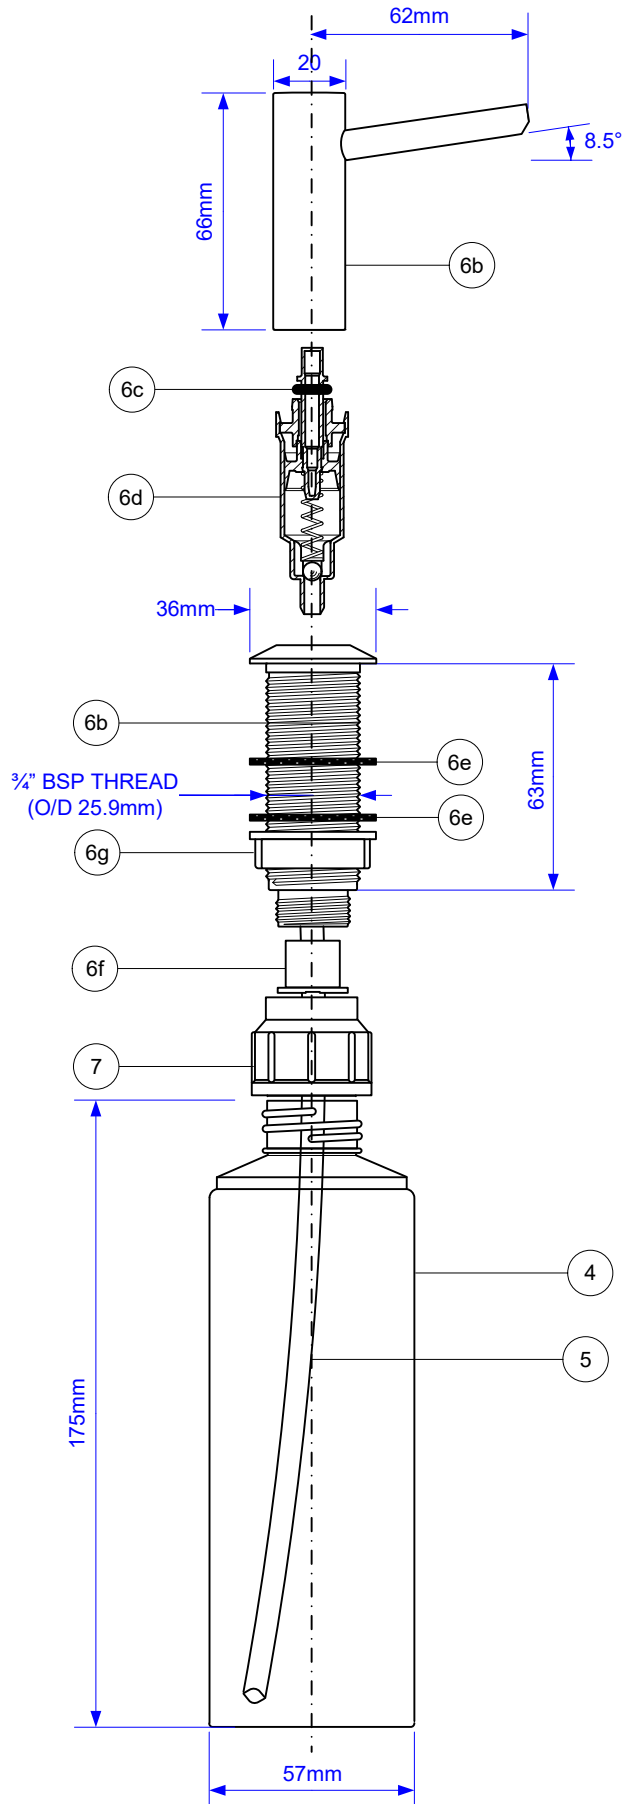

# SOAP-INTRA-CPB

Part No.	Code
1	L-SOAP-COM (leaflet)
2	P-C-P1H (Carton)
3	P-C-SOAP-195MM (Carton)
4	P-SOAPBOTTLE150X58
5	P-SOAPTUBE-175
6	SOAP-INTRA-CPB-SUB
a	P-B-6X8 (Plastic Bag)
b	P-CPB-INTRASOAP
c	P-OR-006.00-2.50
d	P-SOAPPUMP
e	P-SPW-SOAPJUV
f	SOAP-SPACER
g	SOAPNUT-JUVEL
7	SOAP-NUT-GR

© McALPINE  
22/01/2013

Drawing verified  
correct as of: 04/03/2021  
RM

DRAWN BY  
RM  
SCALE  
1: 2.1

REVISED  
15/06/2010, 22/01/2013  
09/08/2019, 23/10/2020  
29/01/2021, 04/03/2021

FILENAME  
SOAP-INTRA-CPB.VSD  
DATE  
04/03/2021