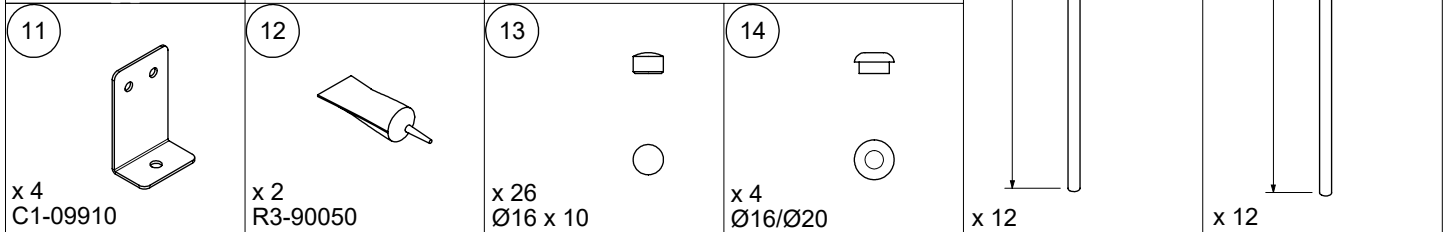

LYON

Installation instruction
Montageanleitung
Instruction de montage

Y: 220mm			
N [st /p]	Z [mm]	X [mm]	
		B: 650mm	B: 750mm
11	2420	1810	1810
12	2640	1970	1970
13	2860	2130	2130

2

1122mm

4

1158mm

2

5

2 x
Ø 4mm
70mm

2 x
Ø 4mm
70mm

4

5

6