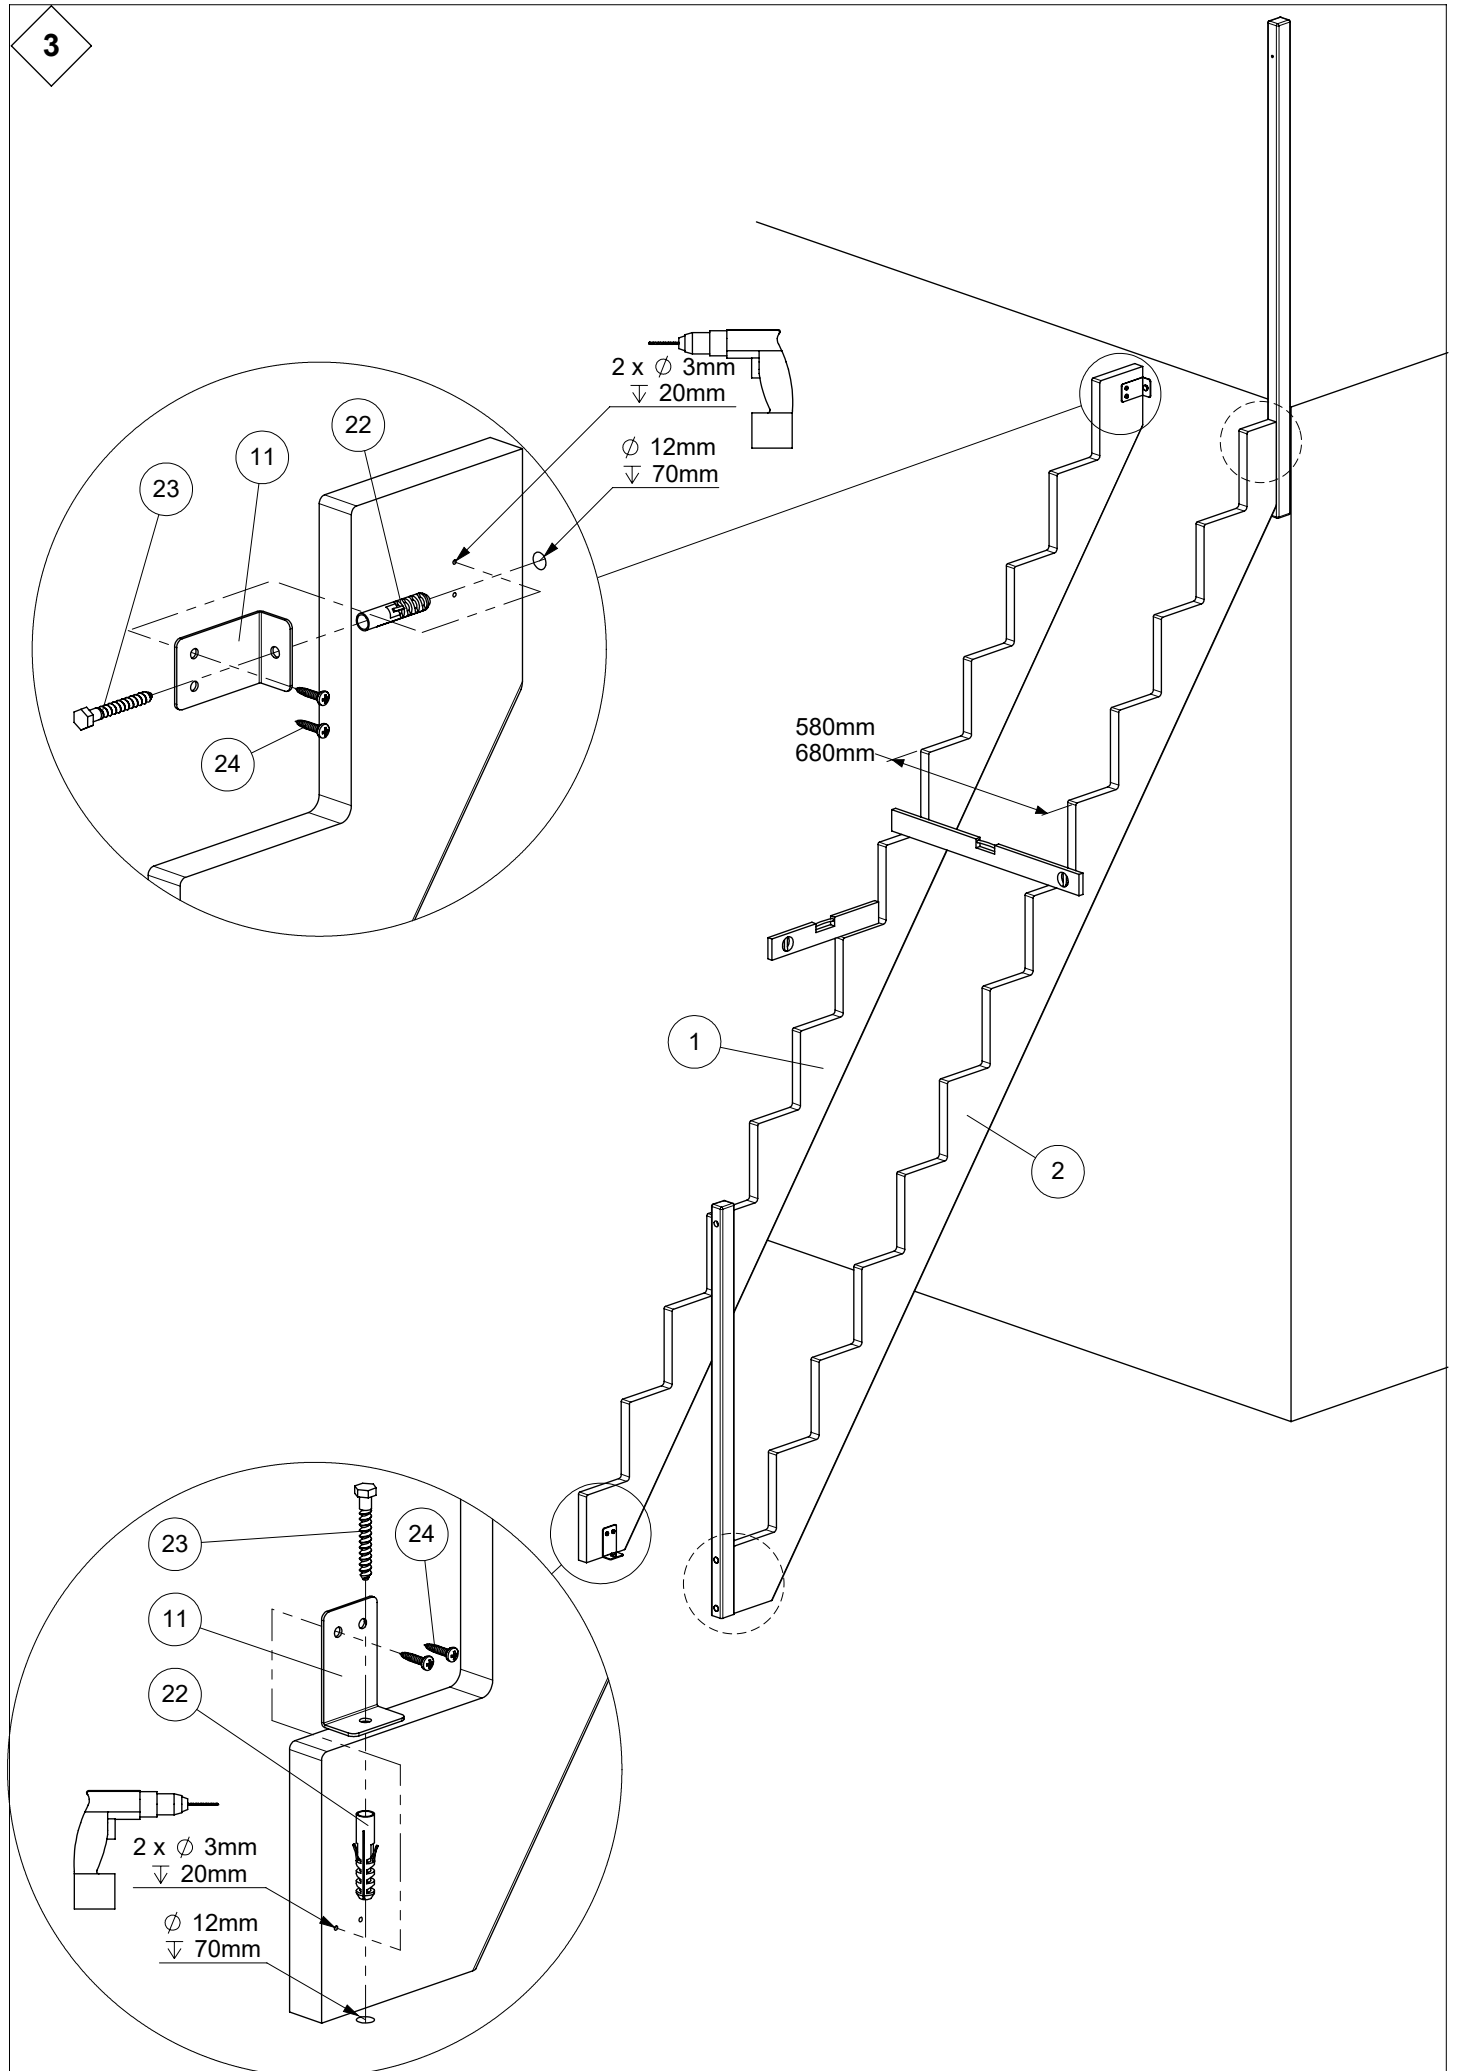

LYON

Installation instruction
Montageanleitung
Instruction de montage

Y: 220mm			
N [st /p]	Z [mm]	X [mm]	
		B: 650mm	B: 750mm
11	2420	1810	1810
12	2640	1970	1970
13	2860	2130	2130

2

1122mm

4

1158mm

2

5

2 x
Ø 4mm
70mm

2 x
Ø 4mm
70mm

4

5

6