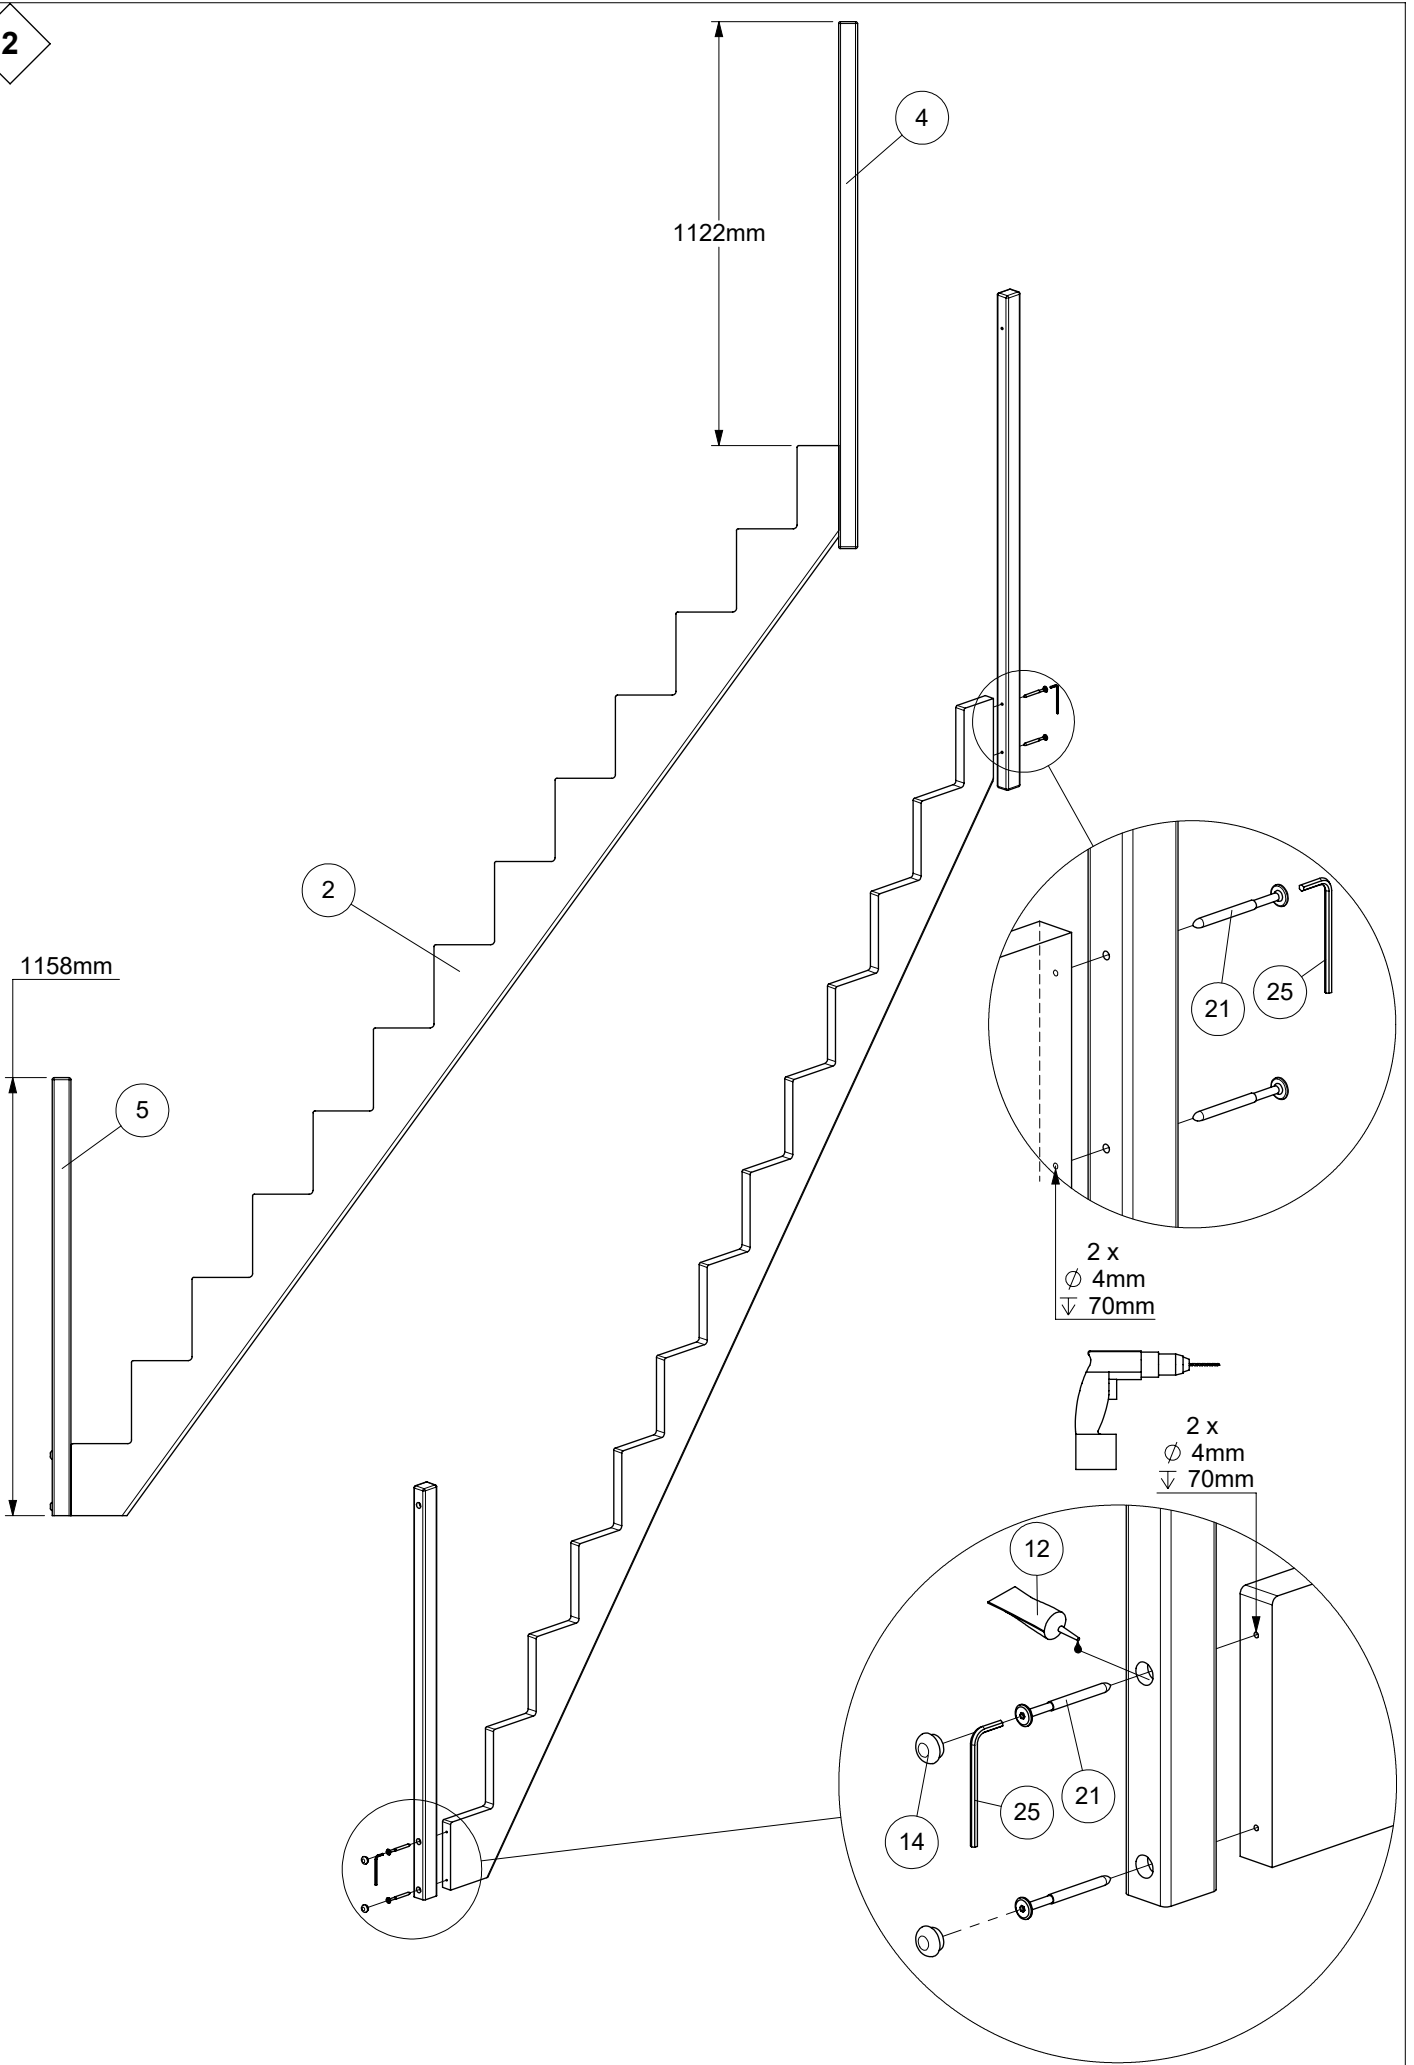

LYON

Installation instruction
Montageanleitung
Instruction de montage

Y: 220mm			
N [st /p]	Z [mm]	X [mm]	
		B: 650mm	B: 750mm
11	2420	1810	1810
12	2640	1970	1970
13	2860	2130	2130

2

1122mm

4

1158mm

2

5

2 x
Ø 4mm
70mm

2 x
Ø 4mm
70mm

4

5

6