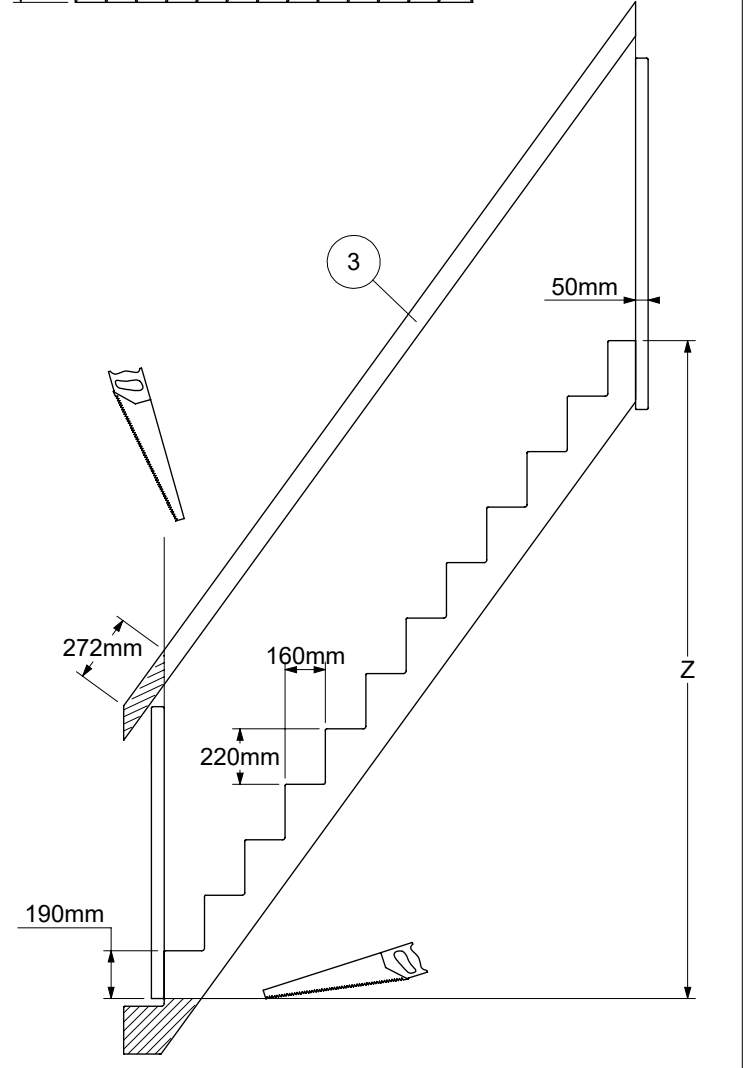

LYON

Installation instruction
Montageanleitung
Instruction de montage

Y: 220mm			
N [st /p]	Z [mm]	X [mm]	
		B: 650mm	B: 750mm
11	2420	1810	1810
12	2640	1970	1970
13	2860	2130	2130

2

1122mm

4

1158mm

2

5

2 x
Ø 4mm
70mm

2 x
Ø 4mm
70mm

4

5

6