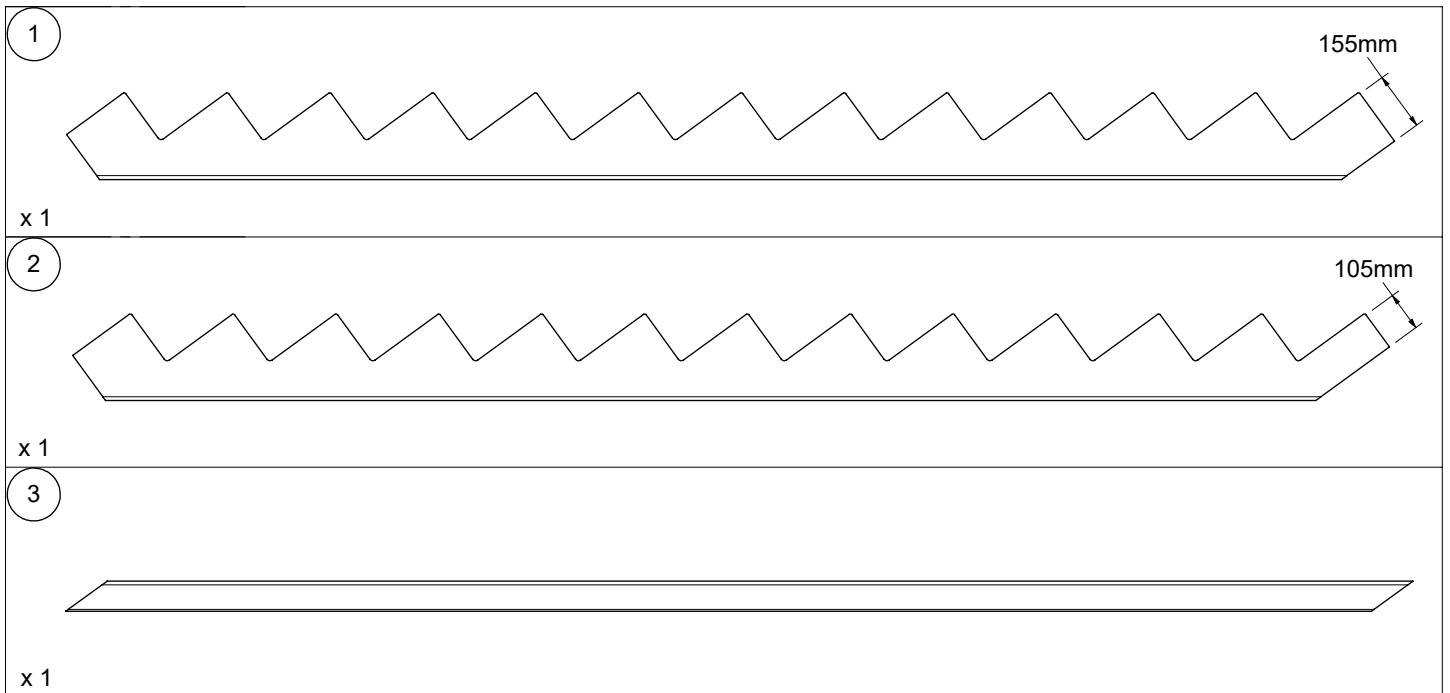

LYON

Installation instruction
Montageanleitung
Instruction de montage

Y: 220mm			
N [st /p]	Z [mm]	X [mm]	
		B: 650mm	B: 750mm
11	2420	1810	1810
12	2640	1970	1970
13	2860	2130	2130

2

1122mm

4

1158mm

2

5

2 x
Ø 4mm
70mm

2 x
Ø 4mm
70mm

4

5

6