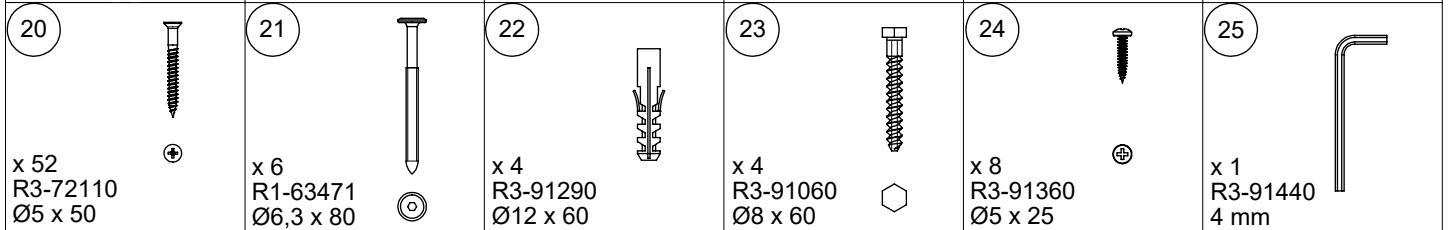

LYON

Installation instruction
Montageanleitung
Instruction de montage

Y: 220mm			
N [st /p]	Z [mm]	X [mm]	
		B: 650mm	B: 750mm
11	2420	1810	1810
12	2640	1970	1970
13	2860	2130	2130

2

1122mm

4

1158mm

2

5

2 x
Ø 4mm
70mm

2 x
Ø 4mm
70mm

4

5

6