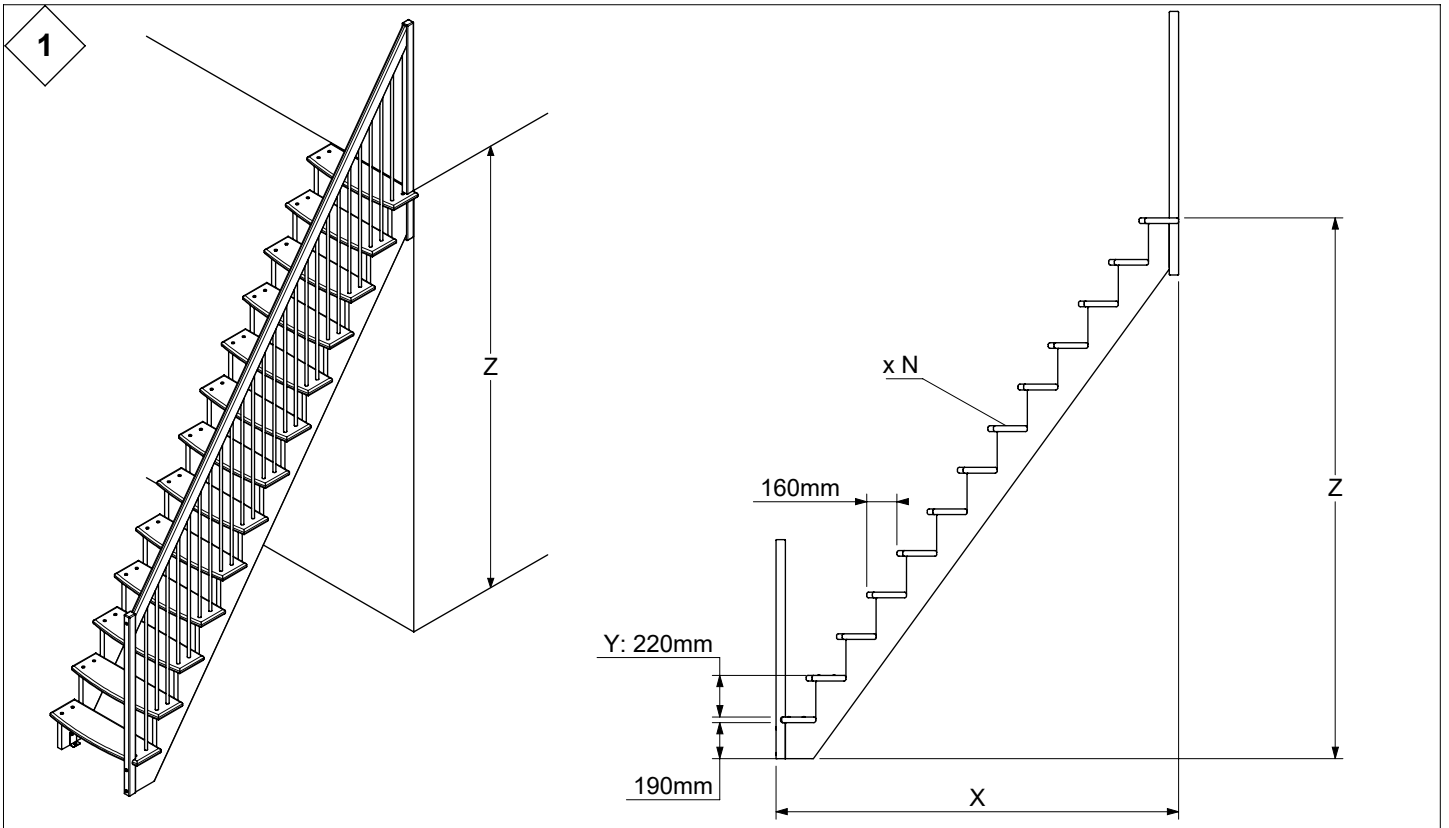

LYON

Installation instruction
Montageanleitung
Instruction de montage

Y: 220mm			
N [st /p]	Z [mm]	X [mm]	
		B: 650mm	B: 750mm
11	2420	1810	1810
12	2640	1970	1970
13	2860	2130	2130

2

1122mm

4

1158mm

2

5

2 x
Ø 4mm
70mm

2 x
Ø 4mm
70mm

4

5

6