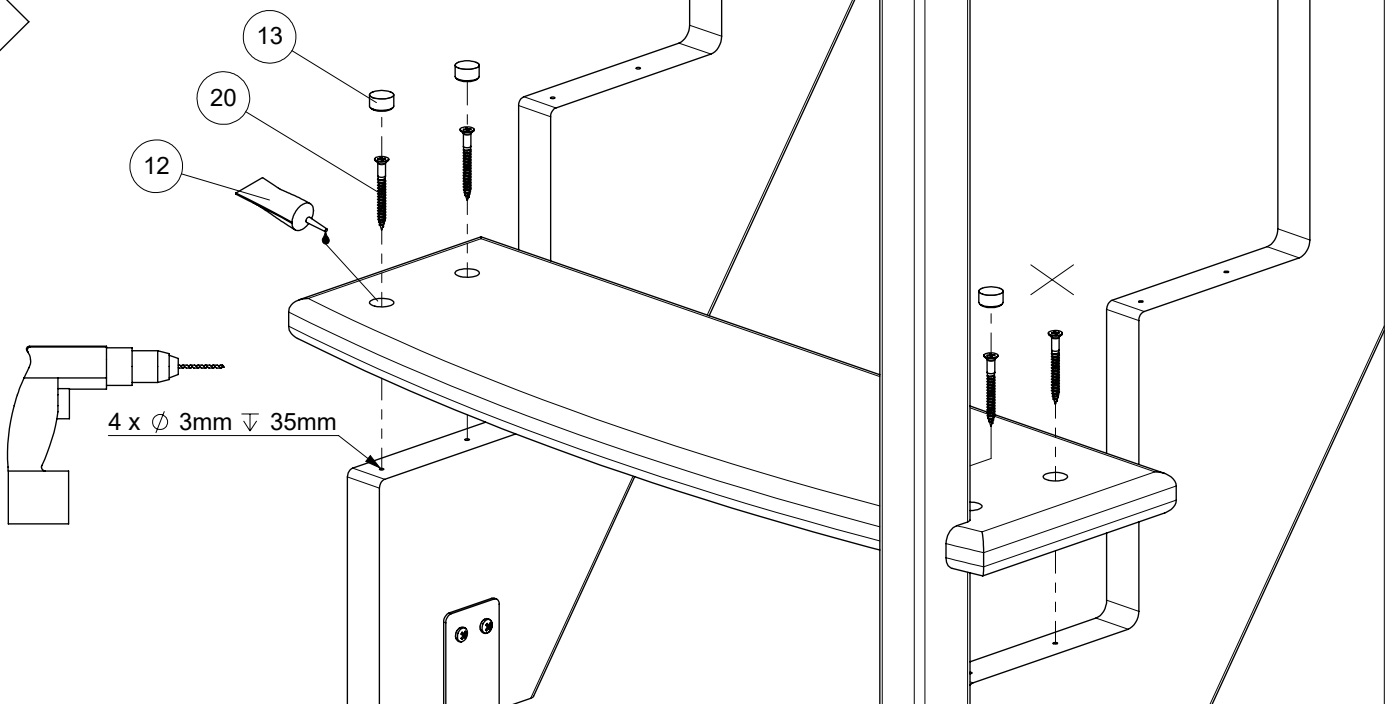

LYON

Installation instruction
Montageanleitung
Instruction de montage

Y: 220mm			
N [st /p]	Z [mm]	X [mm]	
		B: 650mm	B: 750mm
11	2420	1810	1810
12	2640	1970	1970
13	2860	2130	2130

2

1122mm

4

1158mm

2

5

2 x
Ø 4mm
70mm

2 x
Ø 4mm
70mm

4

5

6