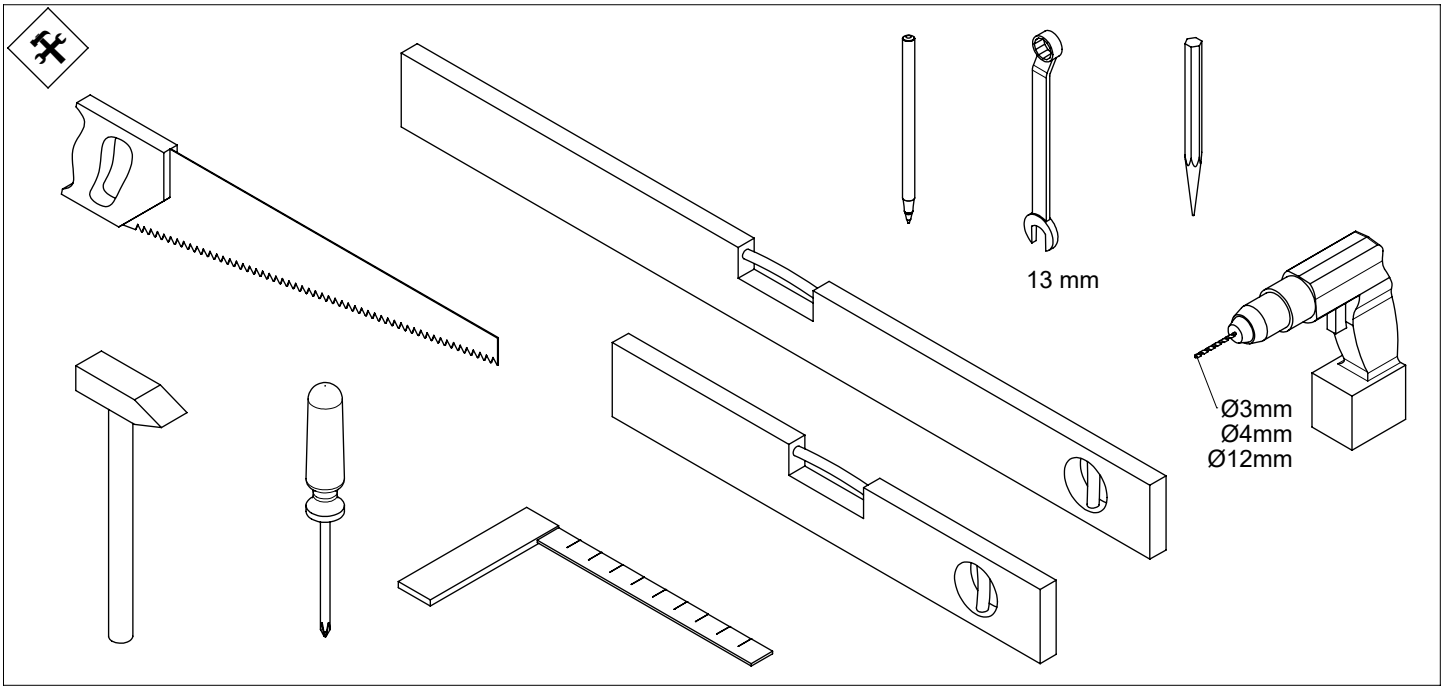

LYON

Installation instruction
Montageanleitung
Instruction de montage

Y: 220mm			
N [st /p]	Z [mm]	X [mm]	
		B: 650mm	B: 750mm
11	2420	1810	1810
12	2640	1970	1970
13	2860	2130	2130

2

1122mm

4

1158mm

2

5

2 x
Ø 4mm
70mm

2 x
Ø 4mm
70mm

4

5

6