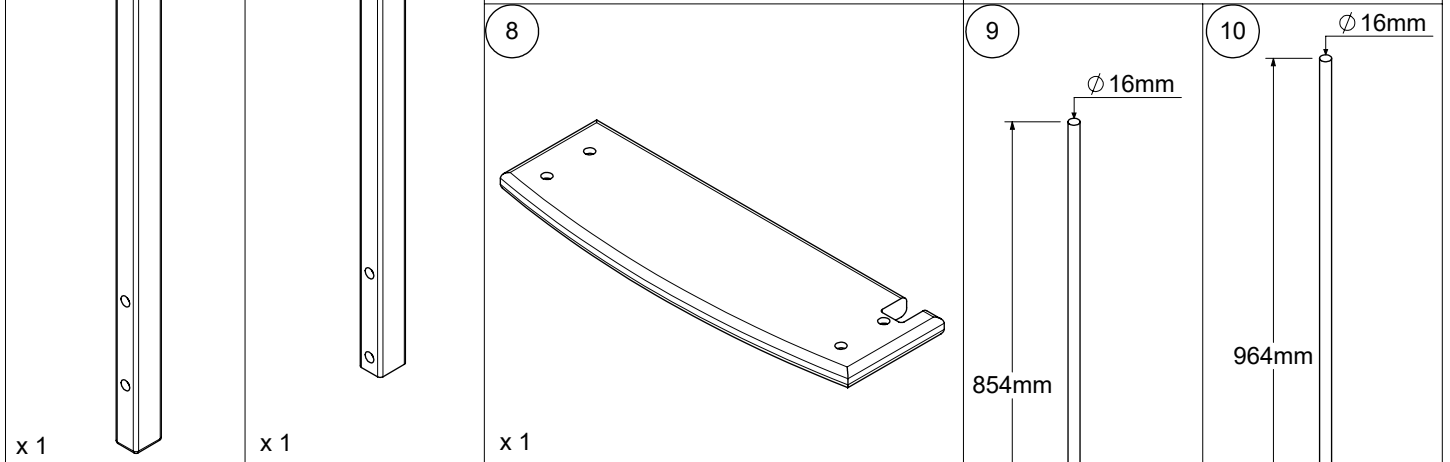

LYON

Installation instruction
Montageanleitung
Instruction de montage

Y: 220mm			
N [st /p]	Z [mm]	X [mm]	
		B: 650mm	B: 750mm
11	2420	1810	1810
12	2640	1970	1970
13	2860	2130	2130

2

1122mm

4

1158mm

2

5

2 x
Ø 4mm
70mm

2 x
Ø 4mm
70mm

4

5

6