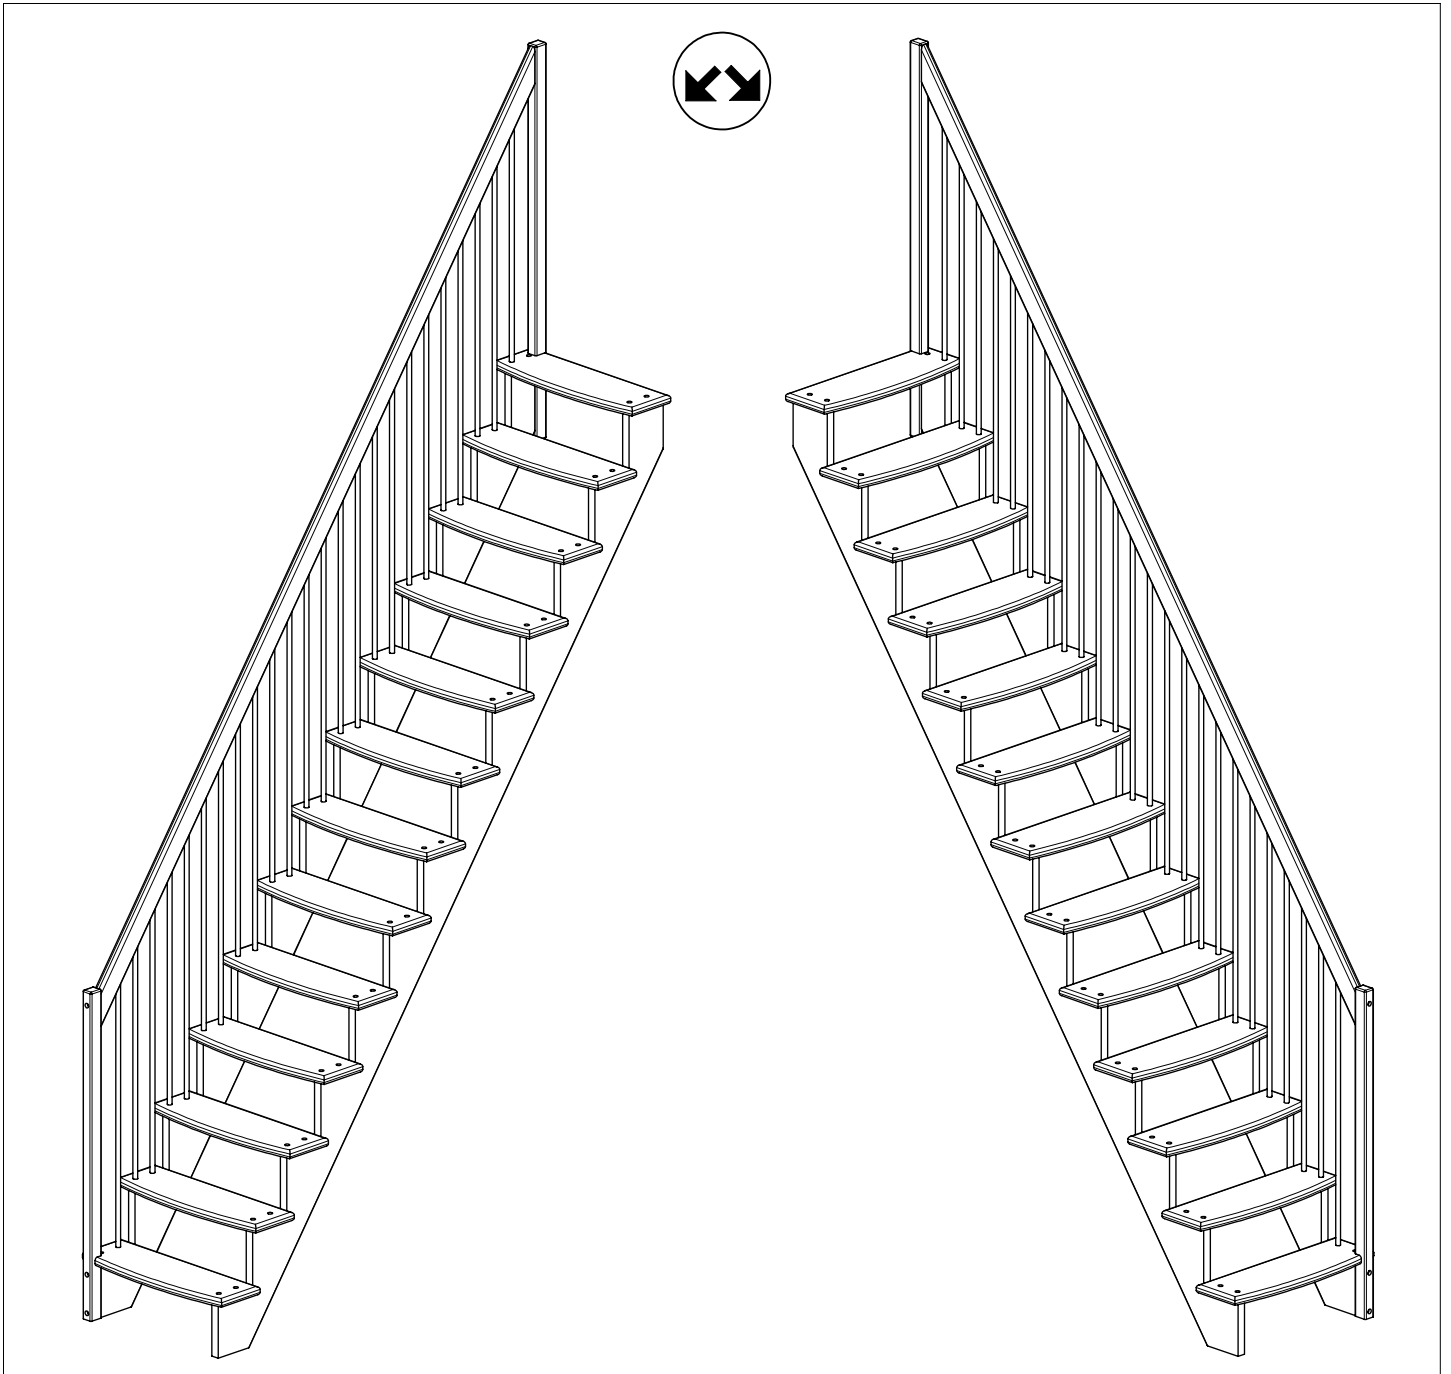

LYON

Installation instruction
Montageanleitung
Instruction de montage

Y: 220mm			
N [st /p]	Z [mm]	X [mm]	
		B: 650mm	B: 750mm
11	2420	1810	1810
12	2640	1970	1970
13	2860	2130	2130

2

1122mm

4

1158mm

2

5

2 x
Ø 4mm
70mm

2 x
Ø 4mm
70mm

4

5

6