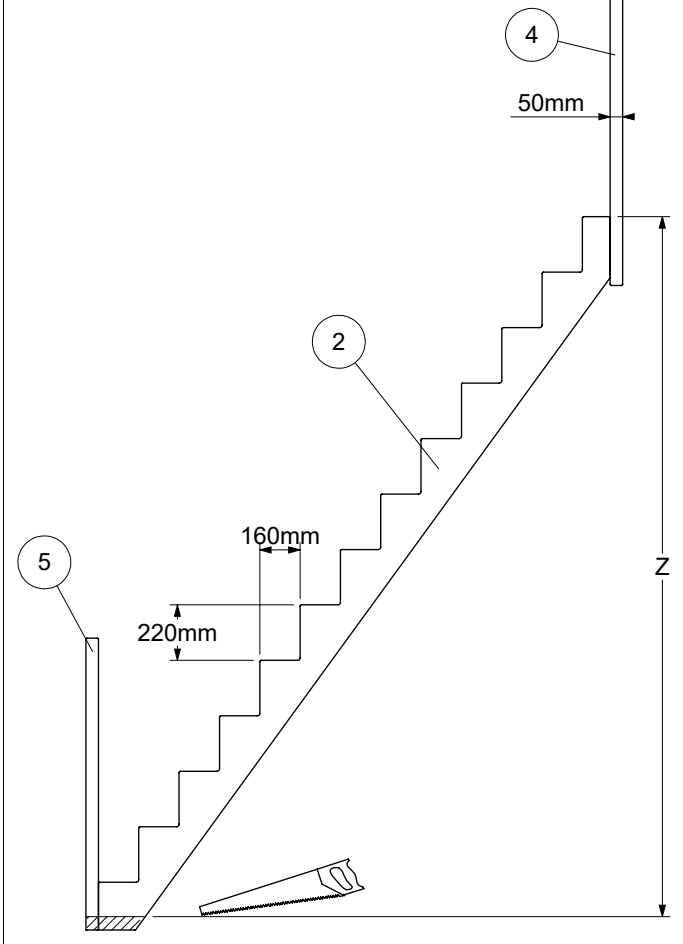

LYON

Installation instruction
Montageanleitung
Instruction de montage

Y: 220mm			
N [st /p]	Z [mm]	X [mm]	
		B: 650mm	B: 750mm
11	2420	1810	1810
12	2640	1970	1970
13	2860	2130	2130

2

1122mm

4

1158mm

2

5

2 x
Ø 4mm
70mm

2 x
Ø 4mm
70mm

4

5

6