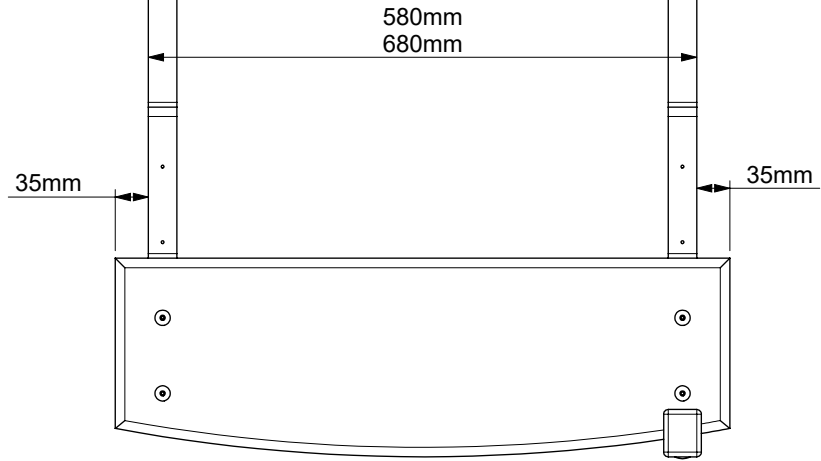

LYON

Installation instruction
Montageanleitung
Instruction de montage

Y: 220mm			
N [st /p]	Z [mm]	X [mm]	
		B: 650mm	B: 750mm
11	2420	1810	1810
12	2640	1970	1970
13	2860	2130	2130

2

1122mm

4

1158mm

2

5

2 x
Ø 4mm
70mm

2 x
Ø 4mm
70mm

4

5

6