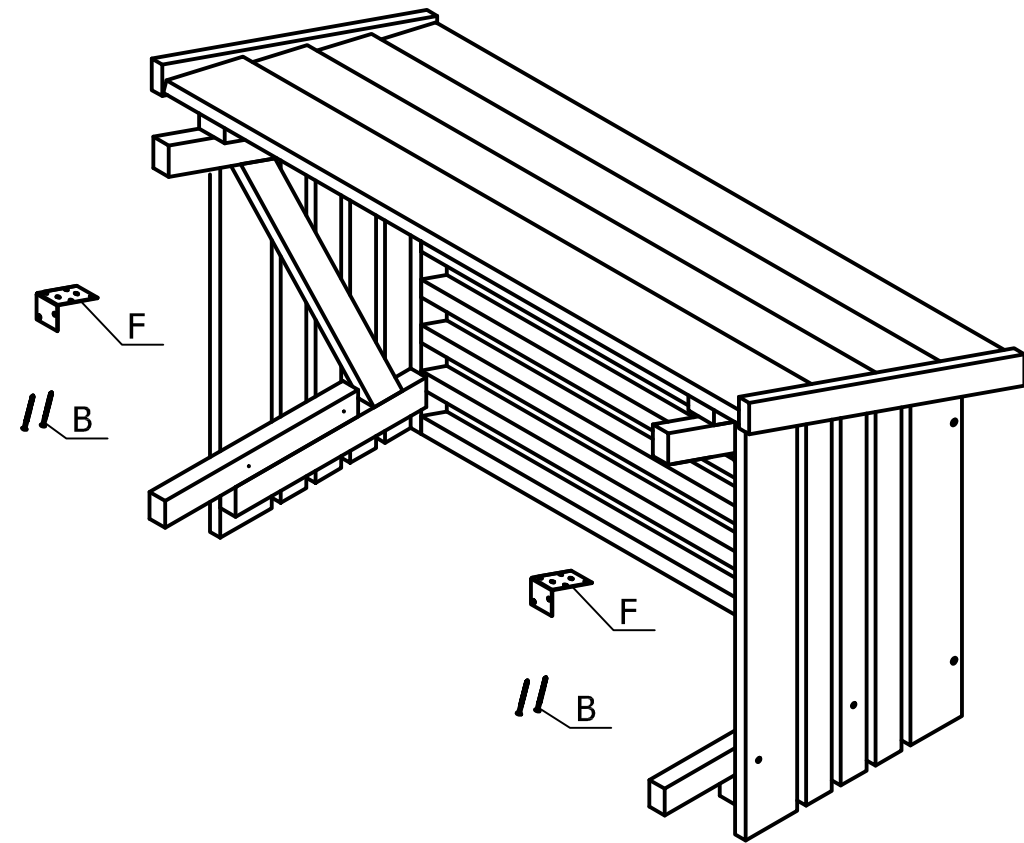

Conditioner box 96x56x78 cm

B

B

2

B

B

B

B

- A  8 Screws 70mm
- B  16 Screws 50mm
- C  x 2 pcs
- D  x 2 pcs
- E  x 2 pcs
- F  x 2 pcs

3

4

5

6