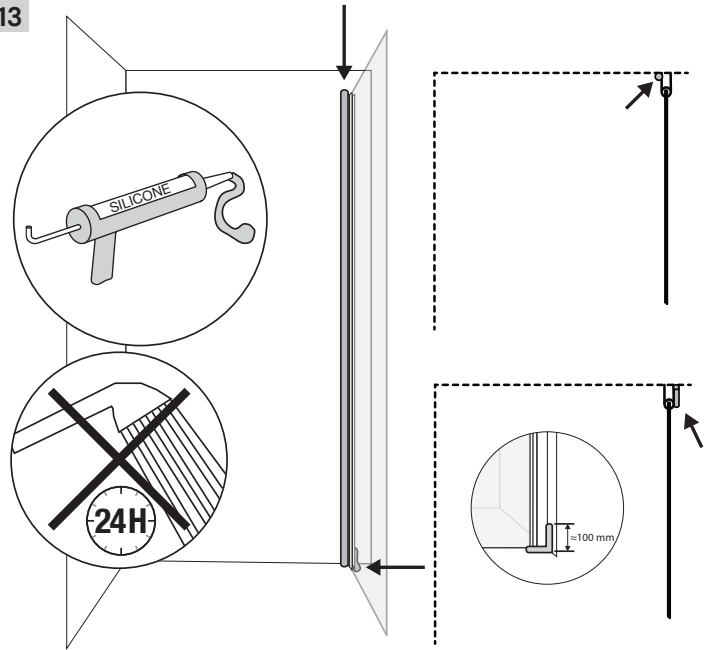

11

12

13

14

(SV) Endast vid behov.
(EN) Only if needed.