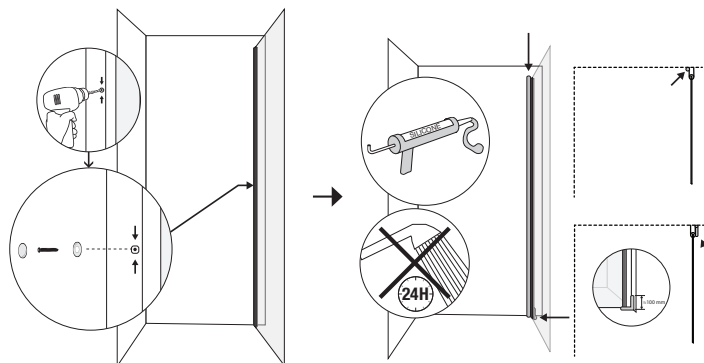

Varumärke

ARROW

10 års garanti

Produkt

Arrow Dushdörrar/väggar

Produktfakta

Arrow dushdörrar/väggar finns i många olika utföranden. Alla dushdörrar/väggar är vändbara utom Basic och Twice. Med 6 mm tjockt härdat säkerhetsglas och silverblanka väggprofiler och handtag.

Mått

Höjd (standard): 1900 mm

Höjd Bath: 1500 mm

Höjd Wall High: 2000 mm

Höjd Twice: 2000 mm

Olika bredder finns för olika modeller:

700, 800, 900, 1000, 1100, 1200 mm,

resp. 330, 380, 430, 480 mm m.fl.

För mer info se produktkatalog.

Material

Glas, aluminium, rostfritt stål, plast

Montering

Se förenklad monteringsanvisning intill. Komplet monteringsanvisning medföljer duschväggen.

Rengöring

Rengör dushdörren/väggen regelmässigt. Använd ett mildt rengöringsmedel. Använd ej polermedel eller starka rengöringsmedel. Utsätt ej dushdörren/väggen för kemikalier eller kosmetika. Använd ej grova svampar.