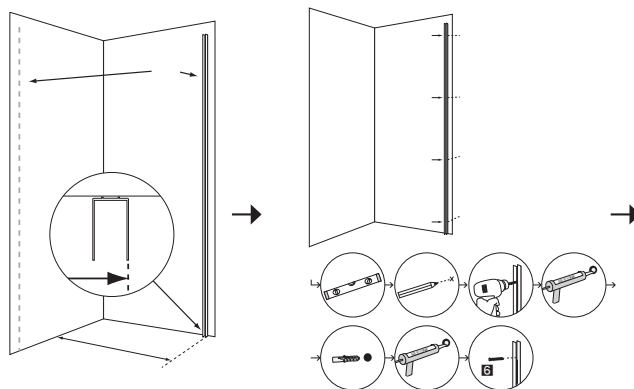

Varumärke

ARROW

10 års garanti

Produkt

Arrow Dushdörrar/väggar

Produktfakta

Arrow dushdörrar/väggar finns i många olika utföranden. Alla dushdörrar/väggar är vändbara utom Basic och Twice. Med 6 mm tjockt härdat säkerhetsglas och silverblanka väggprofiler och handtag.

Mått

Höjd (standard): 1900 mm

Höjd Bath: 1500 mm

Höjd Wall High: 2000 mm

Höjd Twice: 2000 mm

Olika bredder finns för olika modeller:

700, 800, 900, 1000, 1100, 1200 mm,

resp. 330, 380, 430, 480 mm m.fl.

För mer info se produktkatalog.

Material

Glas, aluminium, rostfritt stål, plast

Montering

Se förenklad monteringsanvisning intill. Komplet monteringsanvisning medföljer duschväggen.

Rengöring

Rengör dushdörren/väggen regelmässigt. Använd ett mildt rengöringsmedel. Använd ej polermedel eller starka rengöringsmedel. Utsätt ej dushdörren/väggen för kemikalier eller kosmetika. Använd ej grova svampar.