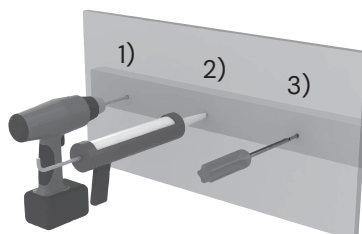

(EN) Screw fastening in wet area 1 shall be made in concrete or in other massive construction, wood studs, wood noggins, or in a construction that is tested and approved for fastening, such as wallboard construction. See samples of approved constructions at sakervatten.se. All fastenings in wet area 1 and 2 shall be sealed. The sealing material shall adhere to the surface and must be water resistant, mold resistant and durable.

(SV) Provad och godkänd skivkonstruktion:

1) Borra bara genom yt- och tätskiktet. 2) Fyll med tätmassa. 3) Skruva så att skruven fäster i plywooden.

(EN) Tested and approved wallboard construction:

1) Drill only through surface and waterproofing. 2) Fill with sealant. 3) Screw should attach to the plywood.

(SV) Vägg med reglar:

1) Borra. 2) Tätmassa. 3) Skruva.

(EN) Wall with beams:

1) Drill. 2) Sealant. 3) Screw.

(SV) Betongvägg: 1) Borra. 2) Tätmassa.

3) Plugg. 4) Tätmassa. 5) Skruva.

(EN) Concrete wall: 1) Drill. 2) Sealant.