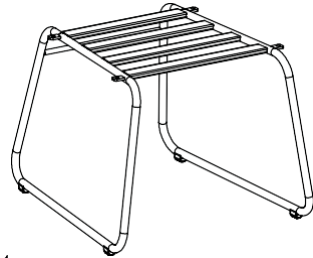

ASSEMBLY INSTRUCTION

Y1259-C14/423 Ran dining chair alu black/rope black/flax beige

Y1259-C14/453 Ran dining chair alu black/rope black/emerald green

Y1259-C14/487 Ran dining chair alu black/rope black/panther black

HW-ST-02-111
(6 x 22)

HW-ST-07-063
(6.5x16x2)

HW-ST-03-010
(6x6)

HW-PL-07-004
(6.5x16x2)

HW-ST-18-001
(4x88)

HW-ST-18-009
(10x76)

Ⓐ x 1
SU-SC-LF-0721

Ⓑ x 1
SU-SC-BF-0359

 <p>① x 4 HW-ST-02-111 (6 x 22)</p>	 <p>② x 4 HW-ST-07-063 (6.5x16x2)</p>	 <p>③ x 4 HW-ST-03-010 (6x6)</p>	 <p>④ x 4 HW-PL-07-004 (6.5x16x2)</p>	 <p>⑤ x 1 HW-ST-18-001 (4x98)</p>	 <p>⑥ x 1 HW-ST-18-009 (10x76)</p>
--	--	---	--	--	--