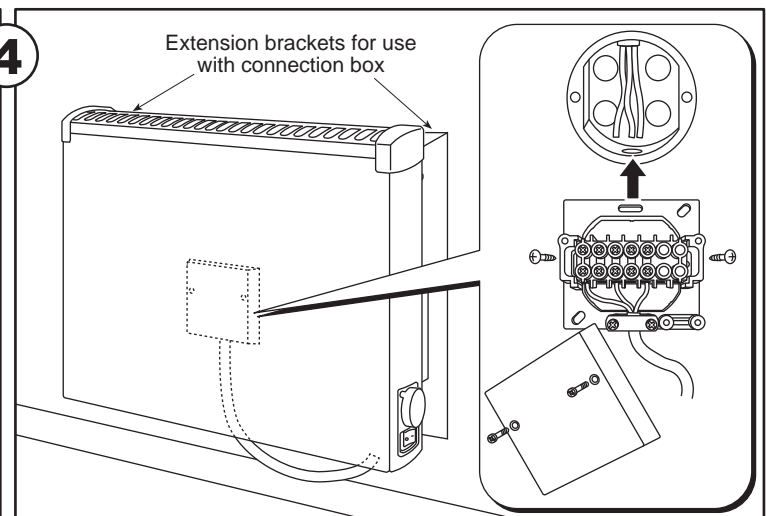

**VPS 10 E Panel heater**

VPS 10	Watts	A	D
VPS 10 04	400	320	388
VPS 10 06	600	474	542
VPS 10 08	800	628	648
VPS 10 10	1000	782	850

All measurements in millimetres

Fit extension wall brackets to allow for connection box