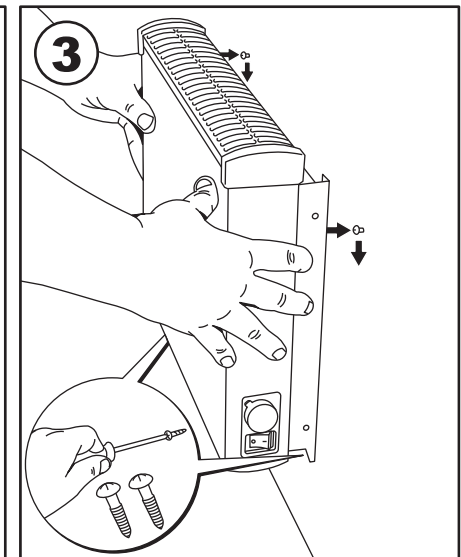

**VPS 10 E Panel heater**

VPS 10	Watts	A	D
VPS 10 04	400	320	388
VPS 10 06	600	474	542
VPS 10 08	800	628	648
VPS 10 10	1000	782	850

All measurements in millimetres

Fit extension wall brackets to allow for connection box