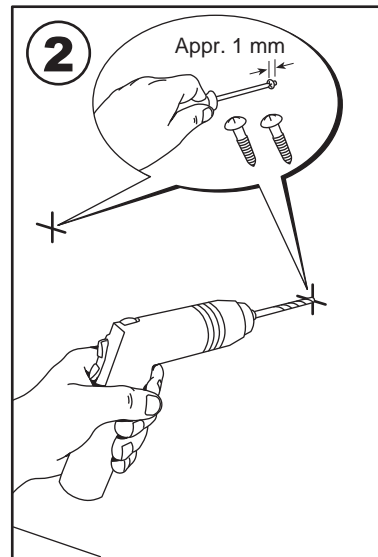

**VPS 10 E Panel heater**

VPS 10	Watts	A	D
VPS 10 04	400	320	388
VPS 10 06	600	474	542
VPS 10 08	800	628	648
VPS 10 10	1000	782	850

All measurements in millimetres

Fit extension wall brackets to allow for connection box