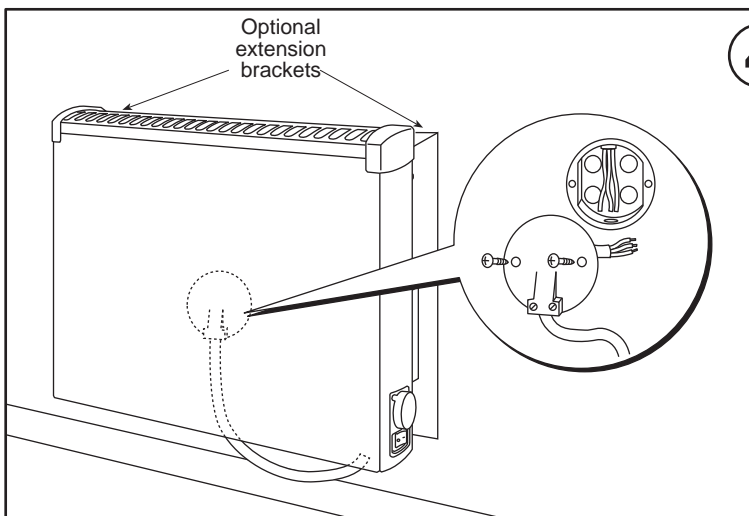

**VPS 10 E Panel heater**

VPS 10	Watts	A	D
VPS 10 04	400	320	388
VPS 10 06	600	474	542
VPS 10 08	800	628	648
VPS 10 10	1000	782	850

All measurements in millimetres

Fit extension wall brackets to allow for connection box