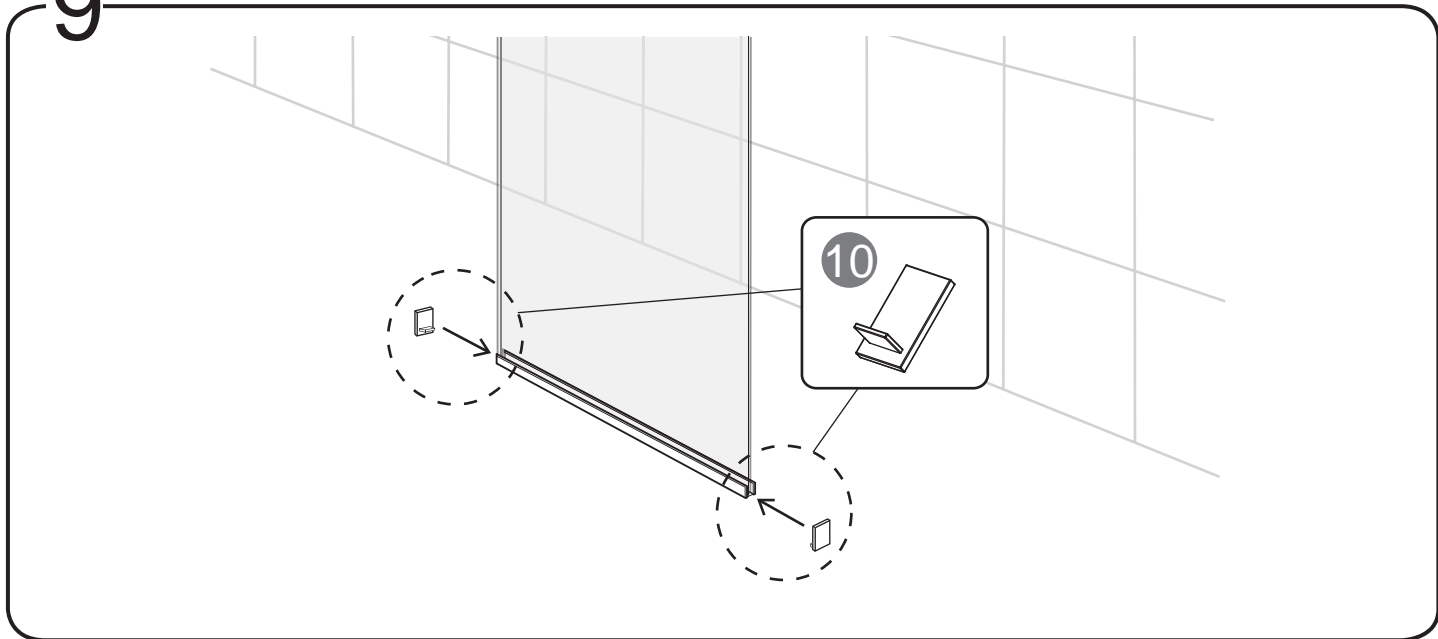

Måttskiss/ Measurement:

Model	A	B
115	950mm	1150mm

5

6

7

8

9

Frost DV 115