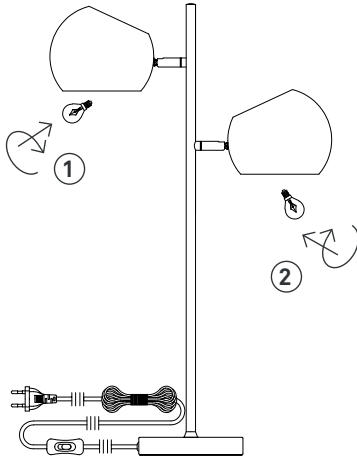

Instructions

Type nr: 20233-14

Contents

A. Table lamp in metal

Not included with purchase

Light source E14 bulb, max 40W or 6W LED.

Remember to use a LED bulb. Led bulbs use up to 85% less electricity than a traditional light bulb.