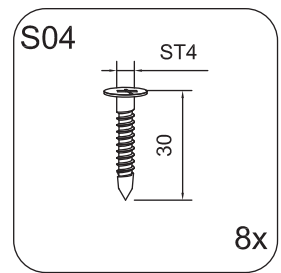

Copyright ©2020 Bygghemma Sverige AB. Original content rights reserved. All product names, logos, and brands are property of their respective owners.

Information contained within this document was considered accurate at the time of publication, but may be subject to revision.