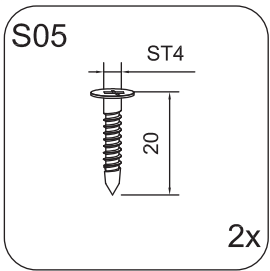

Copyright ©2020 Bygghemma Sverige AB. Original content rights reserved. All product names, logos, and brands are property of their respective owners.

Information contained within this document was considered accurate at the time of publication, but may be subject to revision.