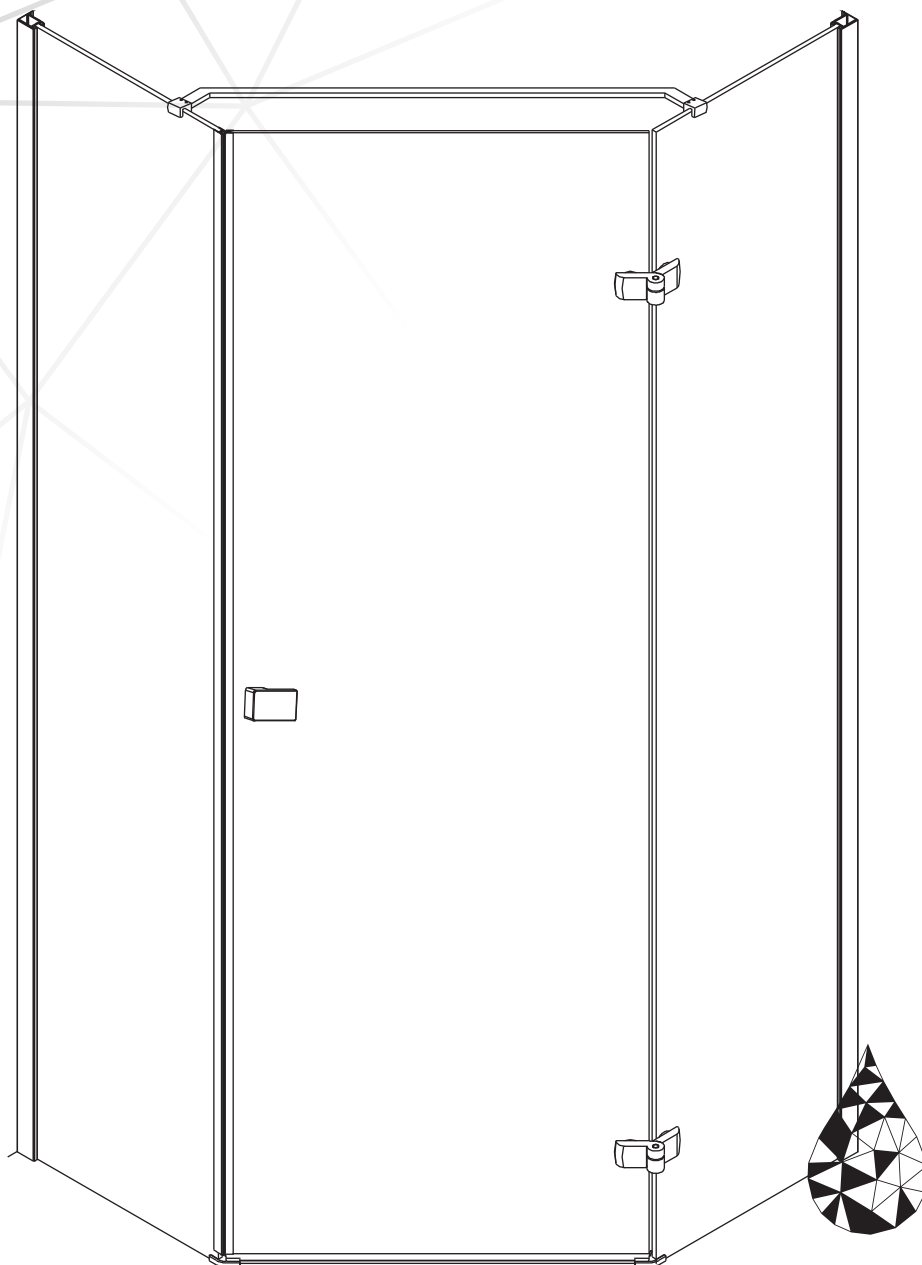

SMÅKFULL

EN 14428:2015+A1:2018 (2019)

bathlife®

OF SWEDEN

Copyright ©2020 Bygghemma Sverige AB. Original content rights reserved. All product names, logos, and brands are property of their respective owners.