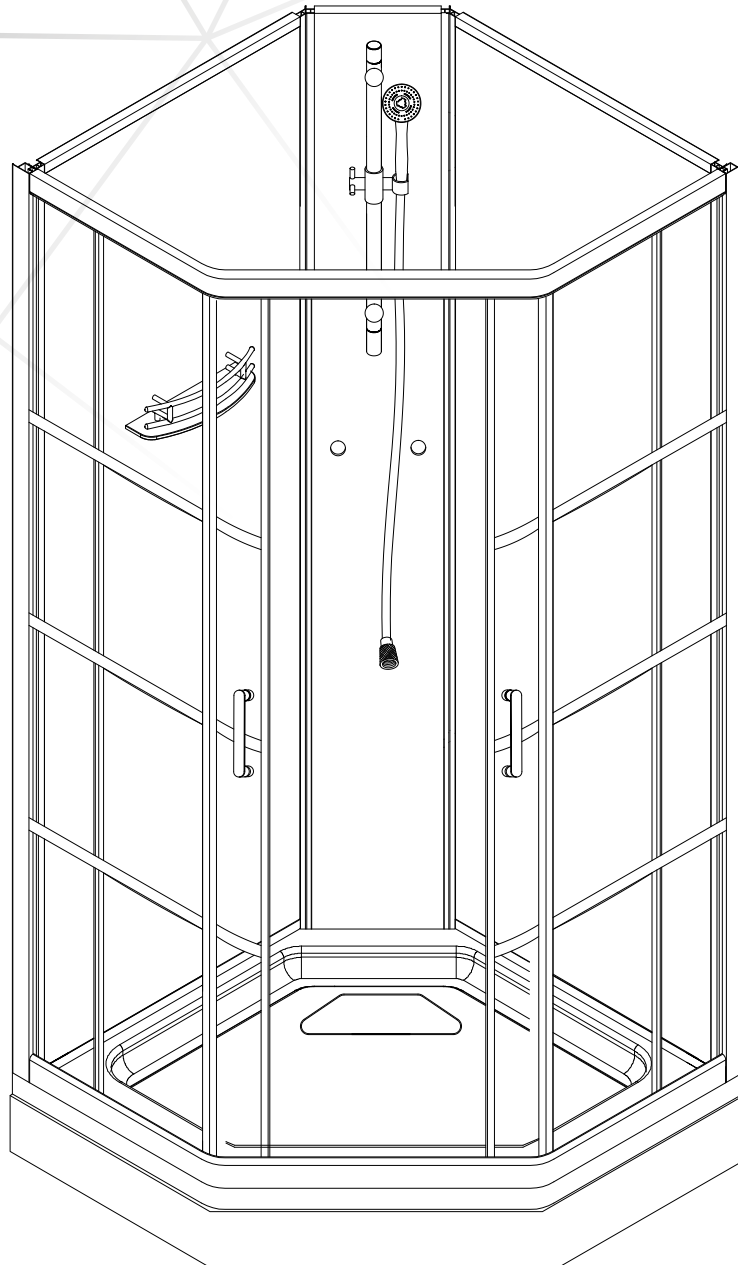

BETRAKTA 90/A2 VITAL

EN 14428:2015 (2021-03-25)

bathlife®

OF SWEDEN

Copyright ©2021 Bygghemma Sverige AB. Original content rights reserved. All product names, logos, and brands are property of their respective owners.