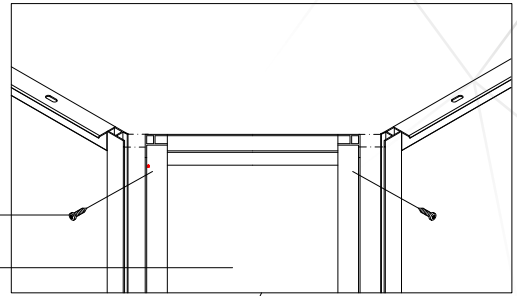

Copyright ©2021 Bygghemma Sverige AB. Original content rights reserved. All product names, logos, and brands are property of their respective owners.

Information contained within this document was considered accurate at the time of publication, but may be subject to revision.