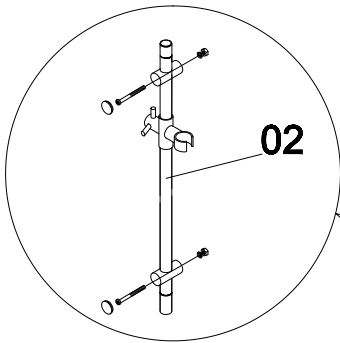

Copyright ©2021 Bygghemma Sverige AB. Original content rights reserved. All product names, logos, and brands are property of their respective owners.

Information contained within this document was considered accurate at the time of publication, but may be subject to revision.