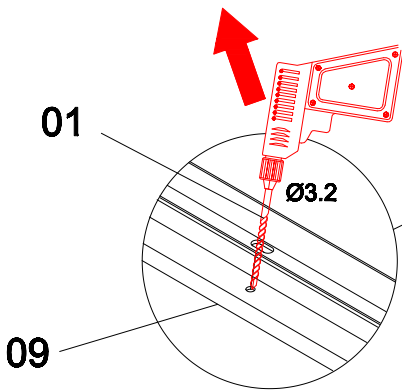

Copyright ©2021 Bygghemma Sverige AB. Original content rights reserved. All product names, logos, and brands are property of their respective owners.

Information contained within this document was considered accurate at the time of publication, but may be subject to revision.