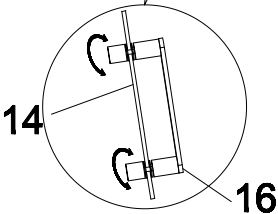

Copyright ©2021 Bygghemma Sverige AB. Original content rights reserved. All product names, logos, and brands are property of their respective owners.

Information contained within this document was considered accurate at the time of publication, but may be subject to revision.