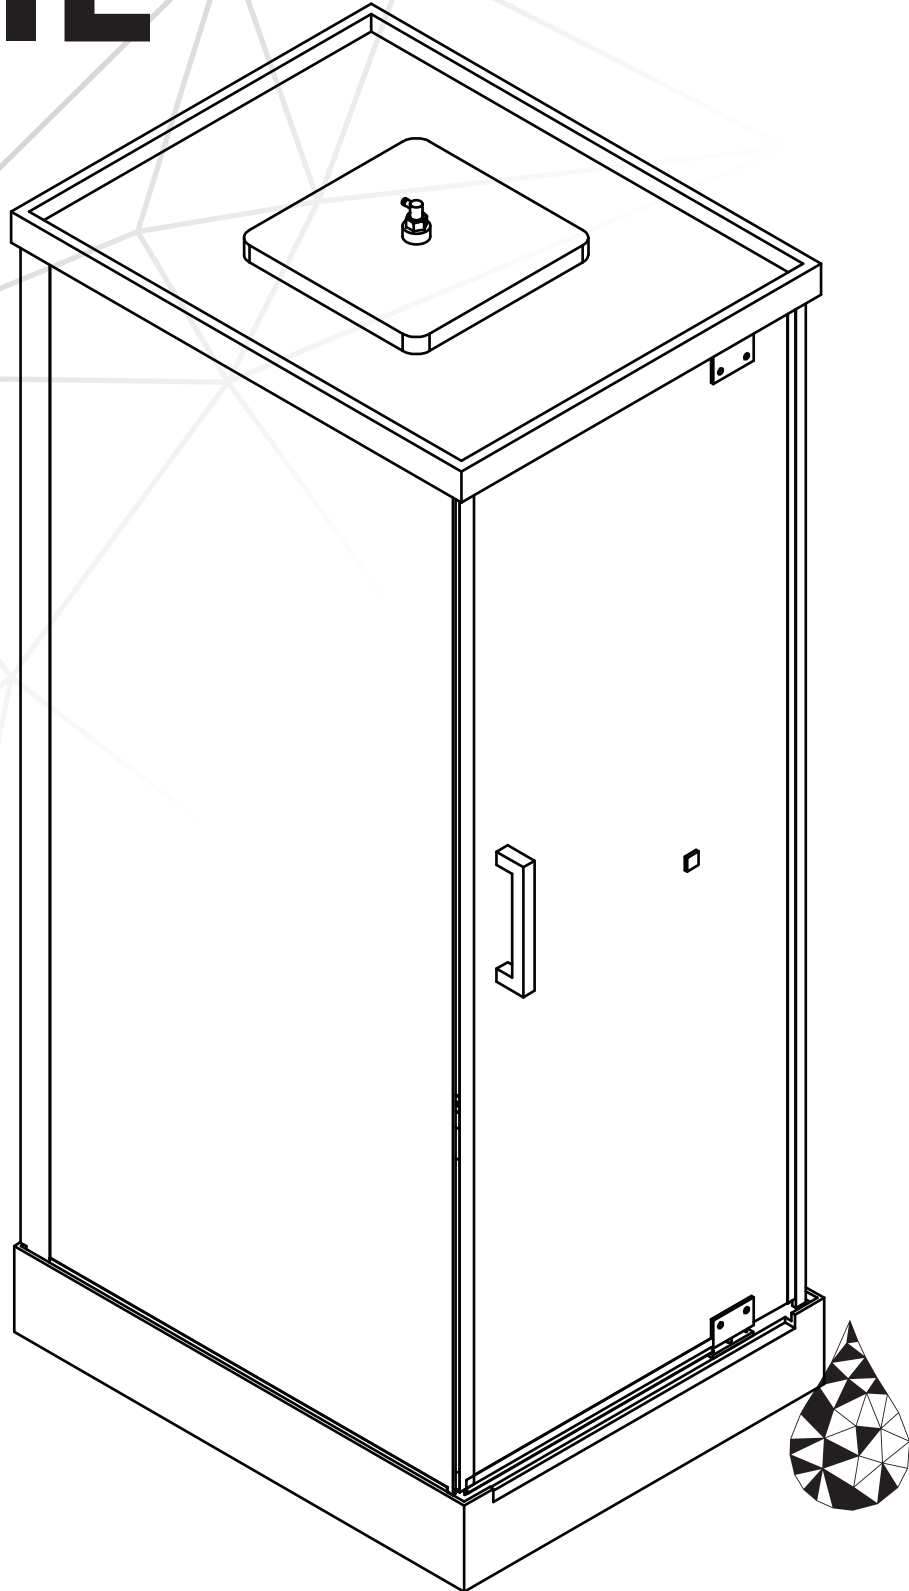

STIL

GREENSTREAM™

GL

ALU

EN 14428:2015 (2016)

bathlife®

OF SWEDEN

Copyright ©2020 Bygghemma Sverige AB. Original content rights reserved. All product names, logos, and brands are property of their respective owners.