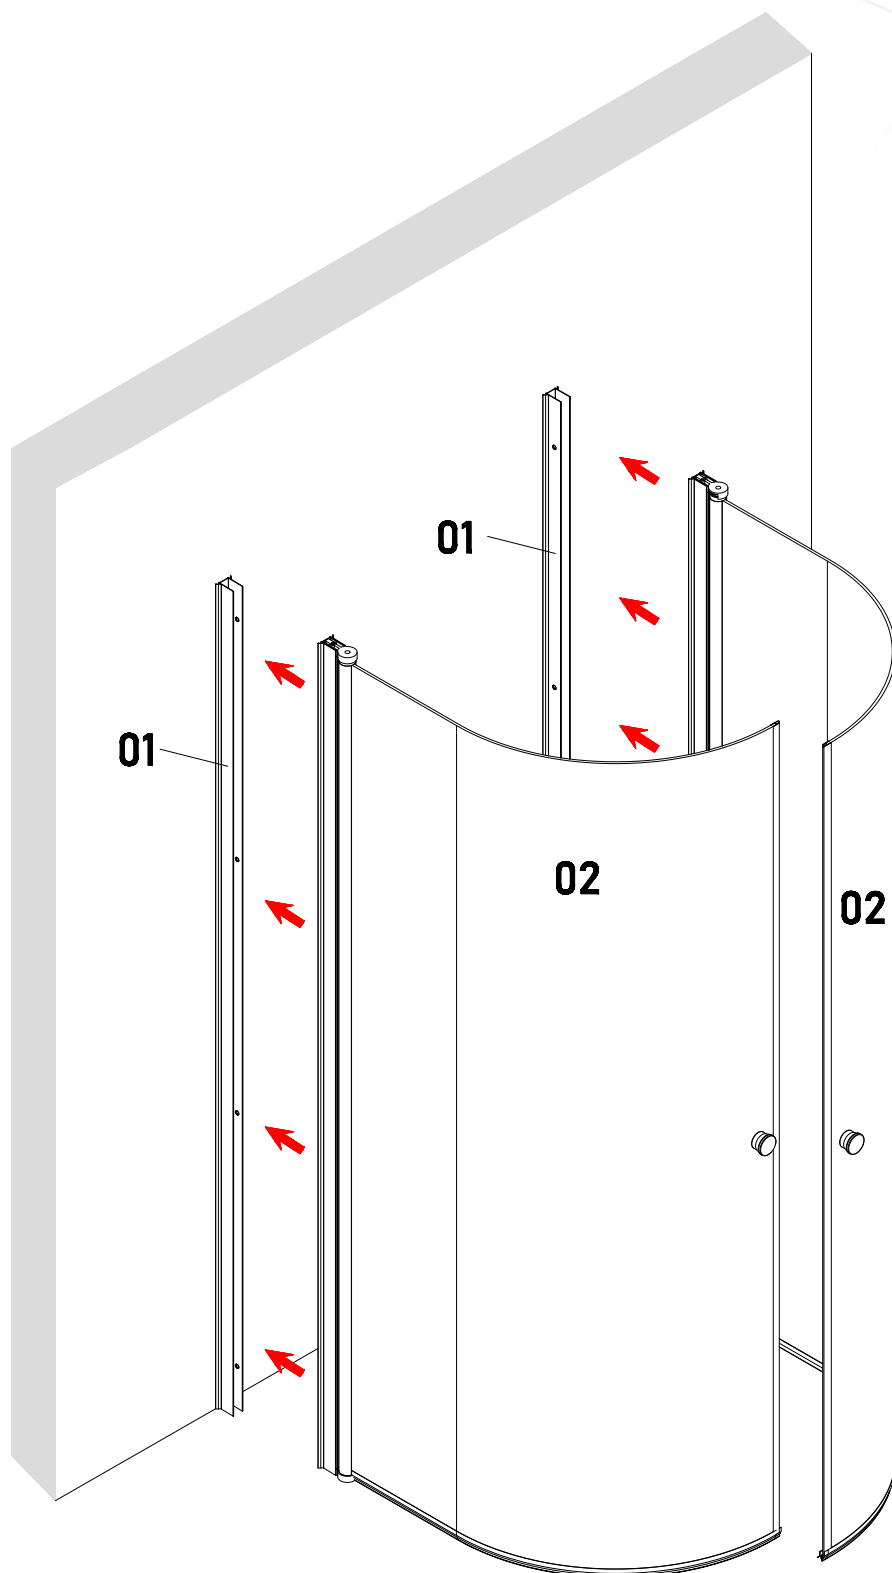

Copyright ©2020 Bygghemma Sverige AB. Original content rights reserved. All product names, logos, and brands are property of their respective owners.

Information contained within this document was considered accurate at the time of publication, but may be subject to revision.