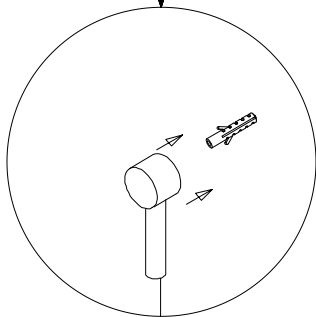

Copyright ©2020 Bygghemma Sverige AB. Original content rights reserved. All product names, logos, and brands are property of their respective owners.

Information contained within this document was considered accurate at the time of publication, but may be subject to revision.