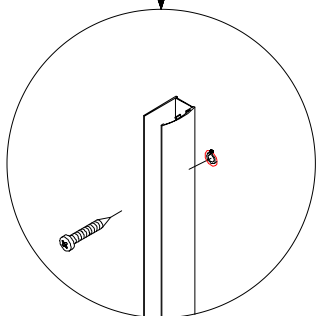

Copyright ©2020 Bygghemma Sverige AB. Original content rights reserved. All product names, logos, and brands are property of their respective owners.

Information contained within this document was considered accurate at the time of publication, but may be subject to revision.