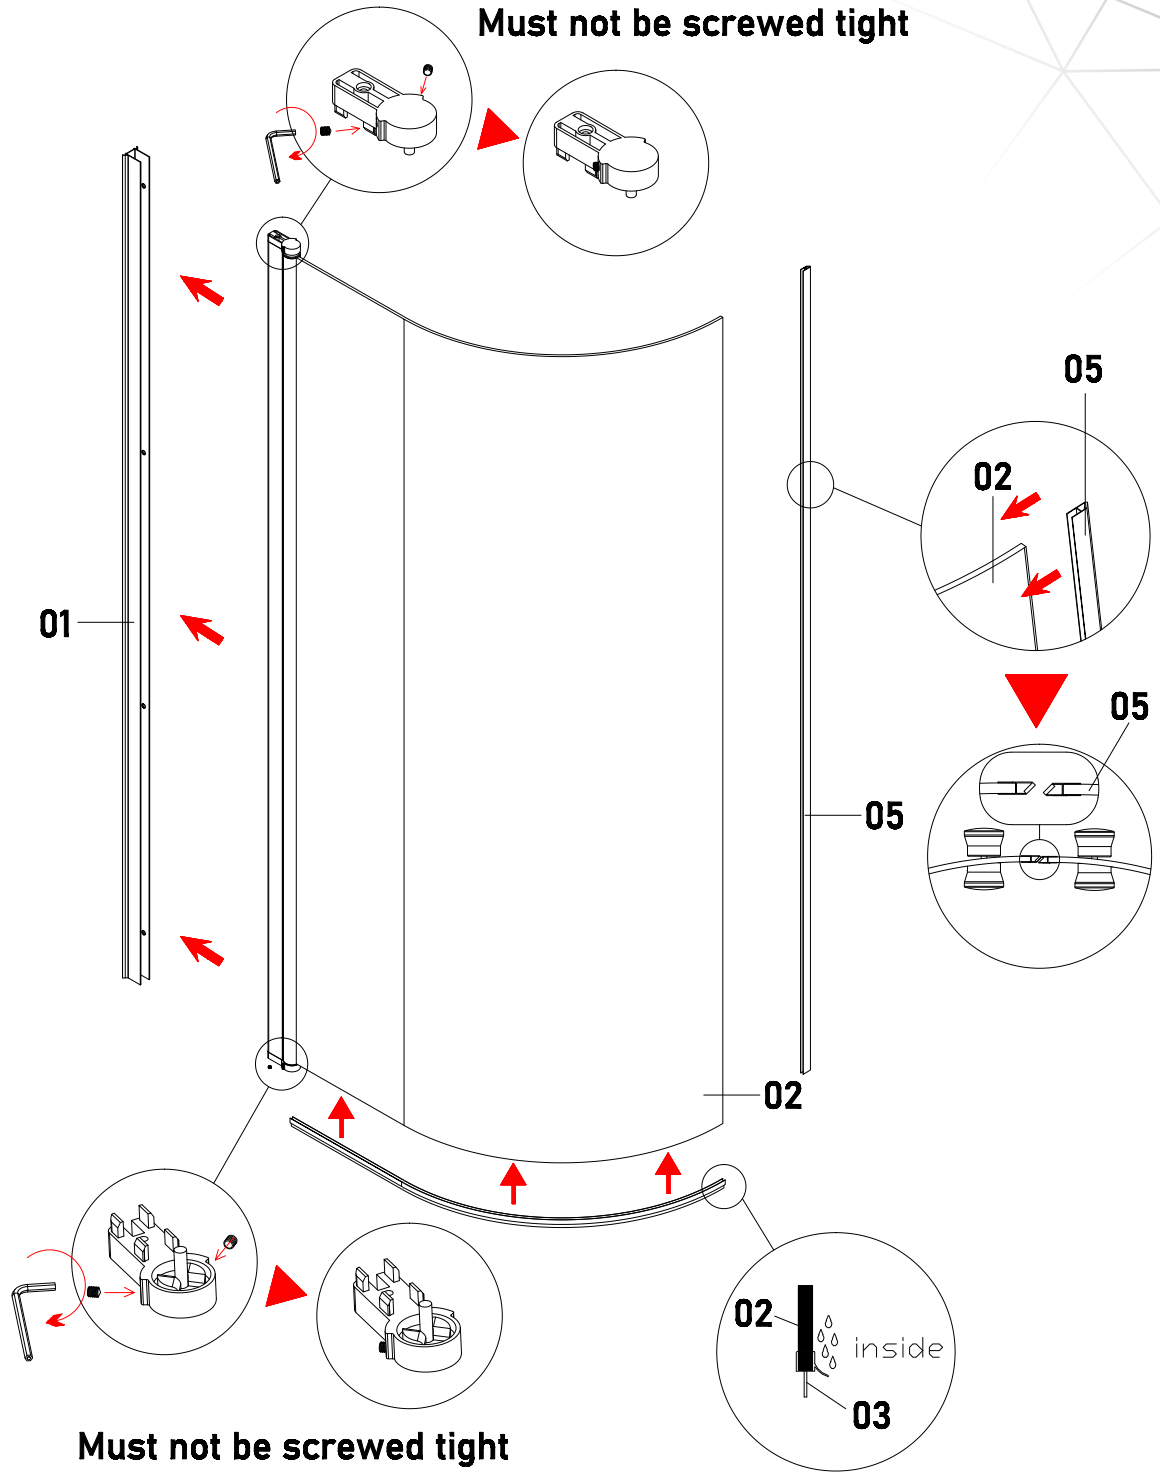

Copyright ©2020 Bygghemma Sverige AB. Original content rights reserved. All product names, logos, and brands are property of their respective owners.

Information contained within this document was considered accurate at the time of publication, but may be subject to revision.