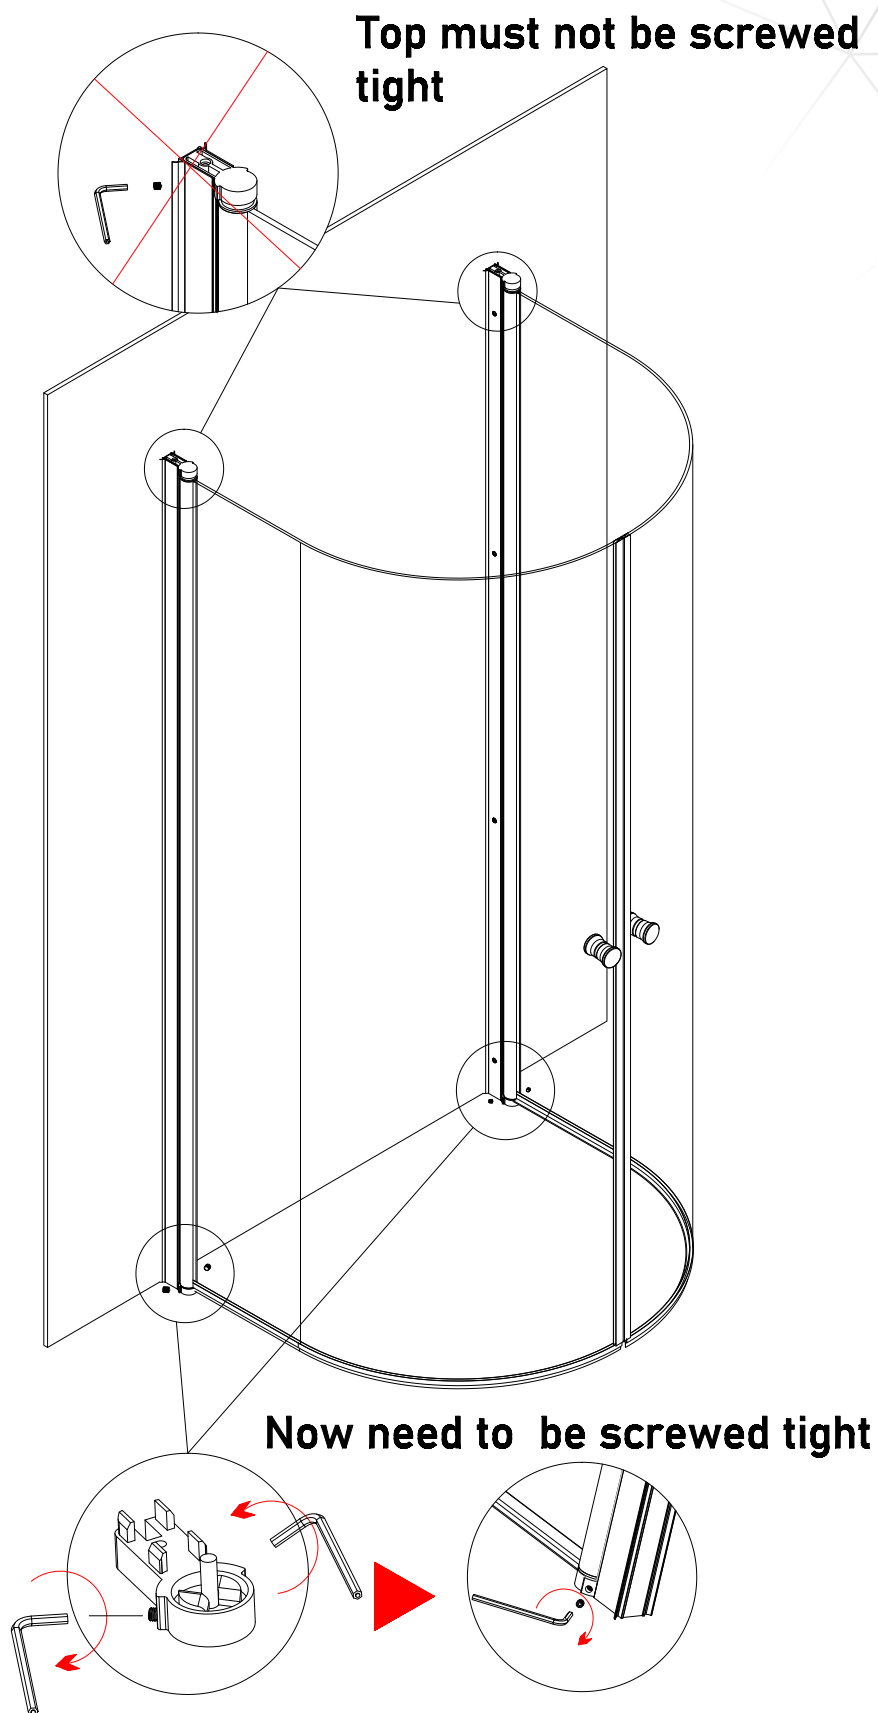

Copyright ©2020 Bygghemma Sverige AB. Original content rights reserved. All product names, logos, and brands are property of their respective owners.

Information contained within this document was considered accurate at the time of publication, but may be subject to revision.