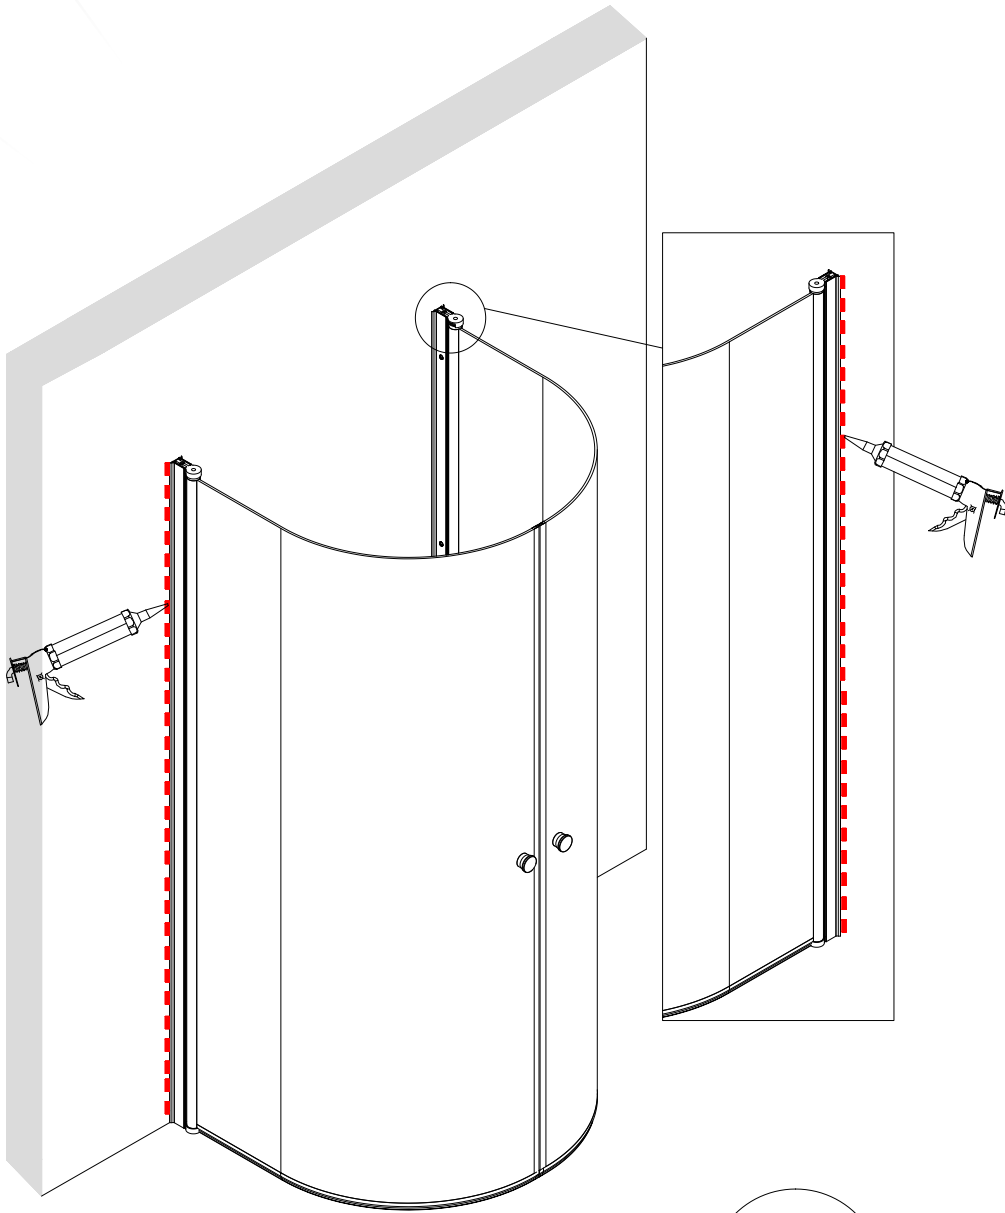

Copyright ©2020 Bygghemma Sverige AB. Original content rights reserved. All product names, logos, and brands are property of their respective owners.

Information contained within this document was considered accurate at the time of publication, but may be subject to revision.