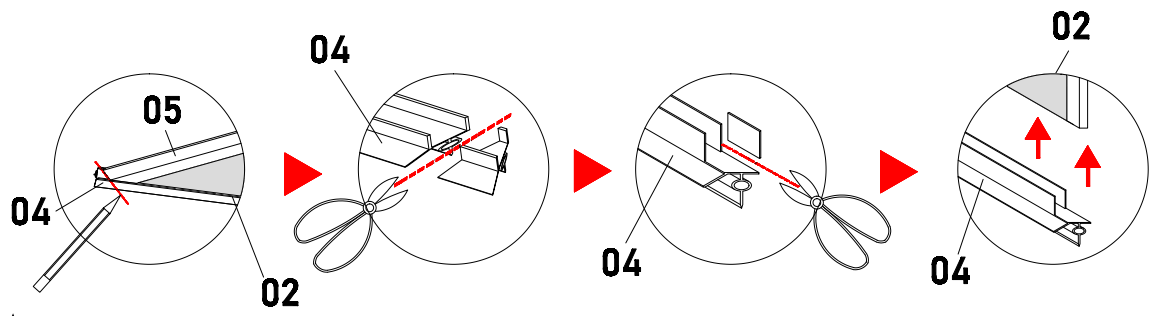

Copyright ©2020 Bygghemma Sverige AB. Original content rights reserved. All product names, logos, and brands are property of their respective owners.

Information contained within this document was considered accurate at the time of publication, but may be subject to revision.