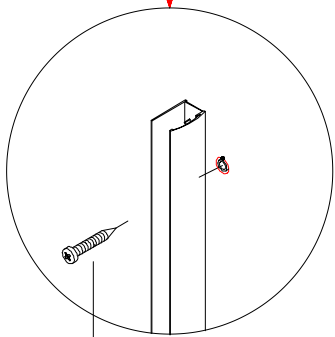

01

06

06

Copyright ©2020 Bygghemma Sverige AB. Original content rights reserved. All product names, logos, and brands are property of their respective owners.

Information contained within this document was considered accurate at the time of publication, but may be subject to revision.