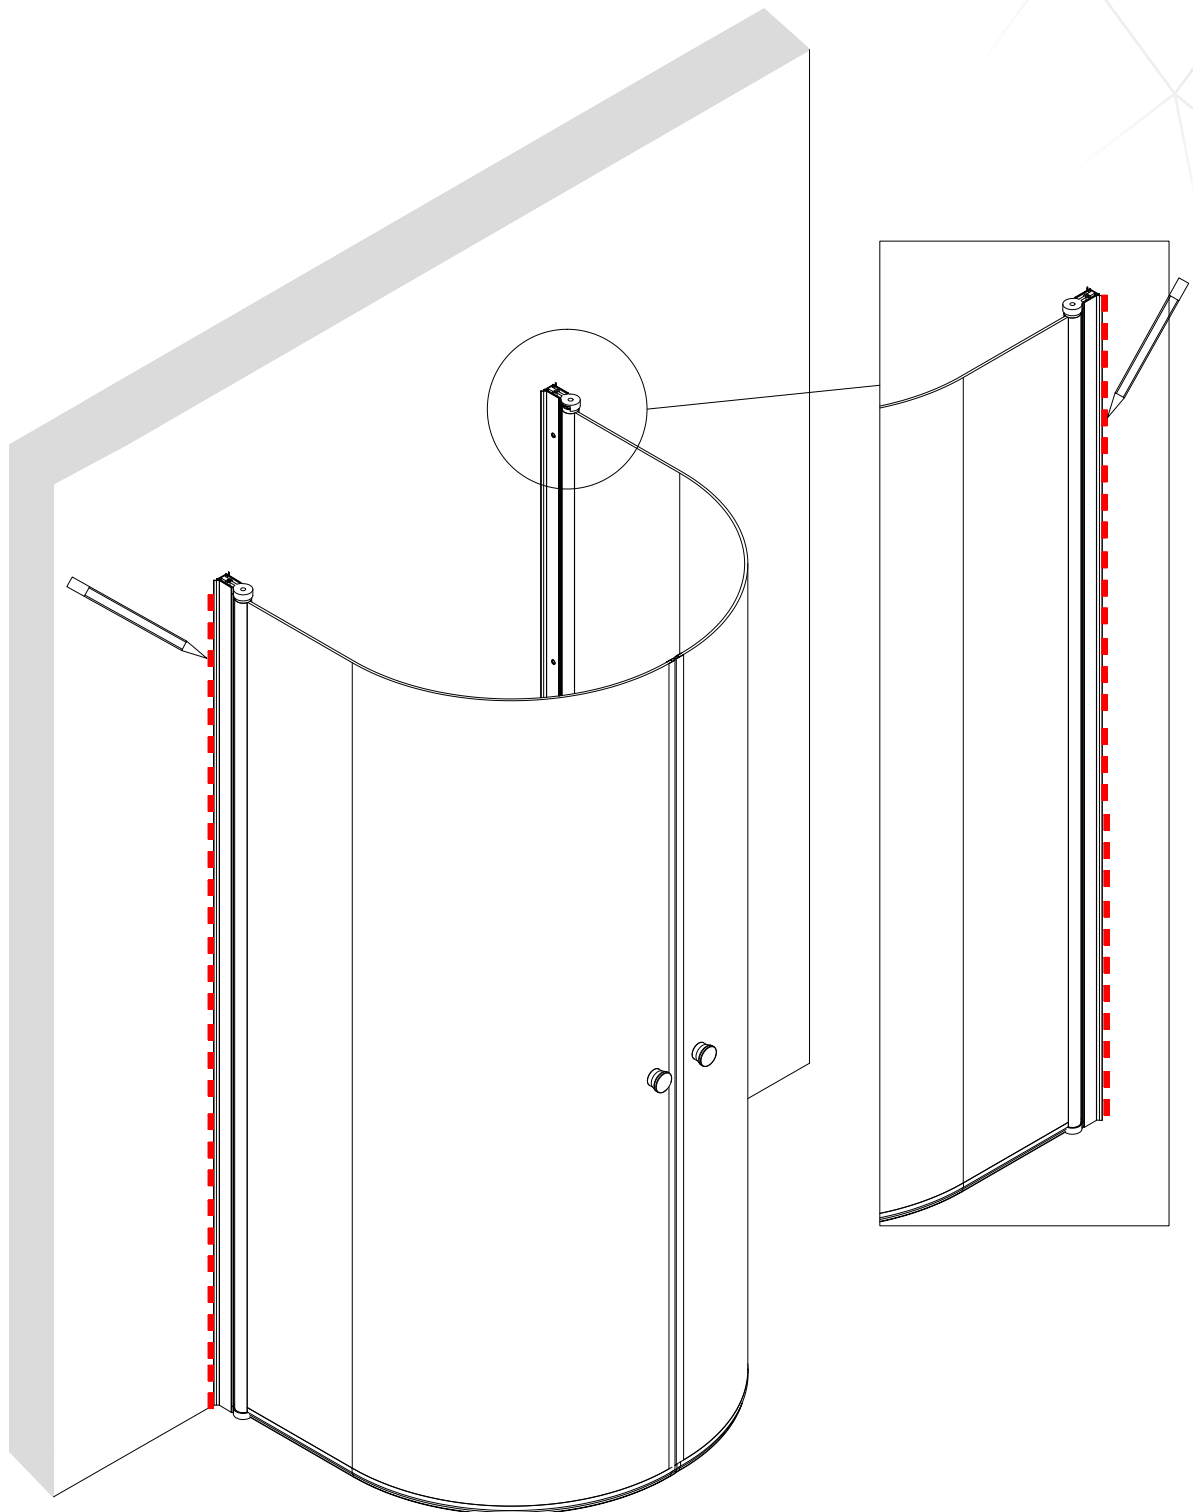

Copyright ©2020 Bygghemma Sverige AB. Original content rights reserved. All product names, logos, and brands are property of their respective owners.

Information contained within this document was considered accurate at the time of publication, but may be subject to revision.