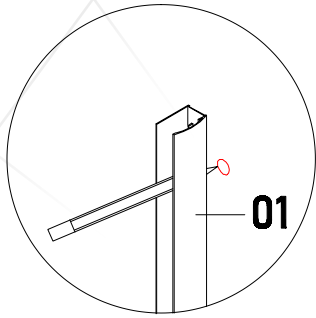

Copyright ©2020 Bygghemma Sverige AB. Original content rights reserved. All product names, logos, and brands are property of their respective owners.

Information contained within this document was considered accurate at the time of publication, but may be subject to revision.