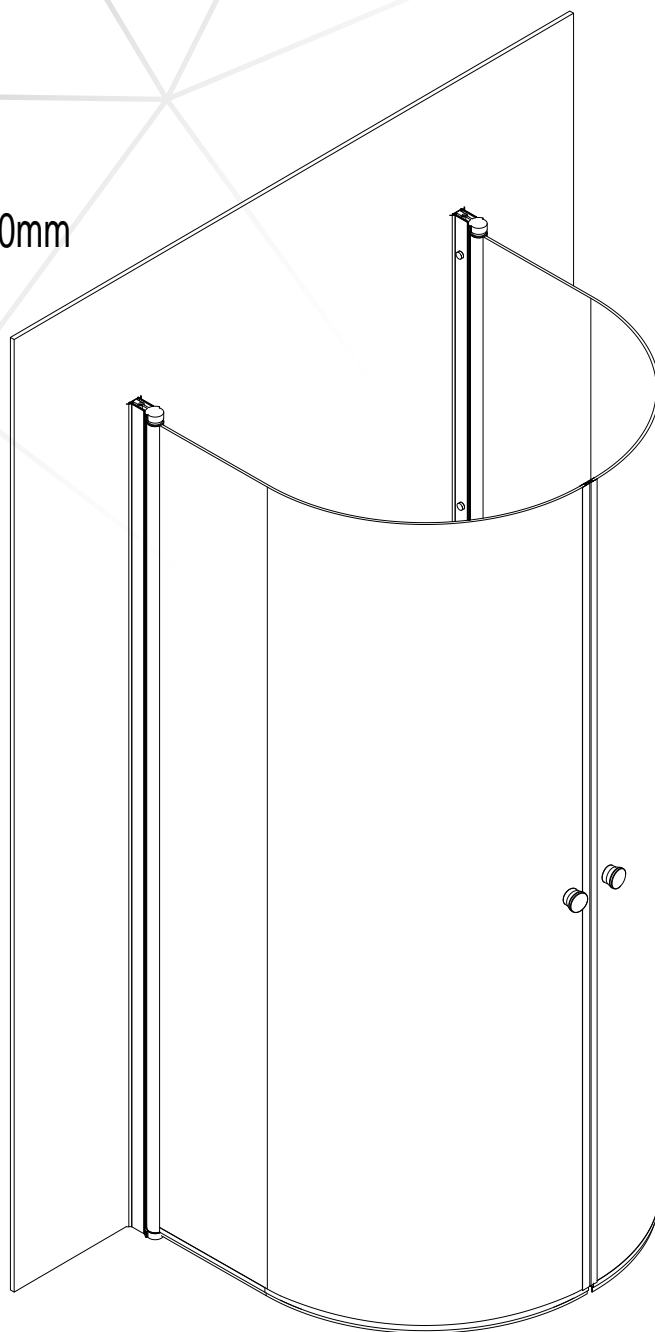

MITT Q2 GO

Size:
078:1900*780*900mm

EN 14428:2015 (2021-03-25)

bathlife®

OF SWEDEN

Copyright ©2021 Bygghemma Sverige AB. Original content rights reserved. All product names, logos, and brands are property of their respective owners.