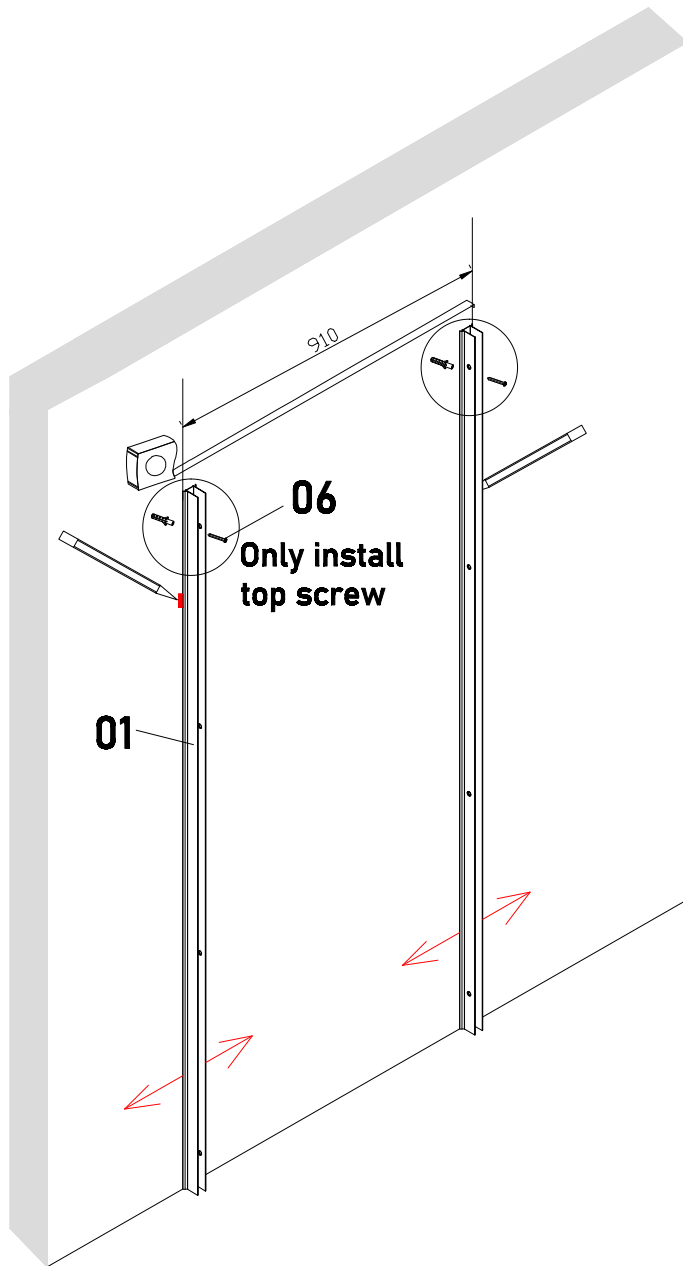

Copyright ©2020 Bygghemma Sverige AB. Original content rights reserved. All product names, logos, and brands are property of their respective owners.

Information contained within this document was considered accurate at the time of publication, but may be subject to revision.