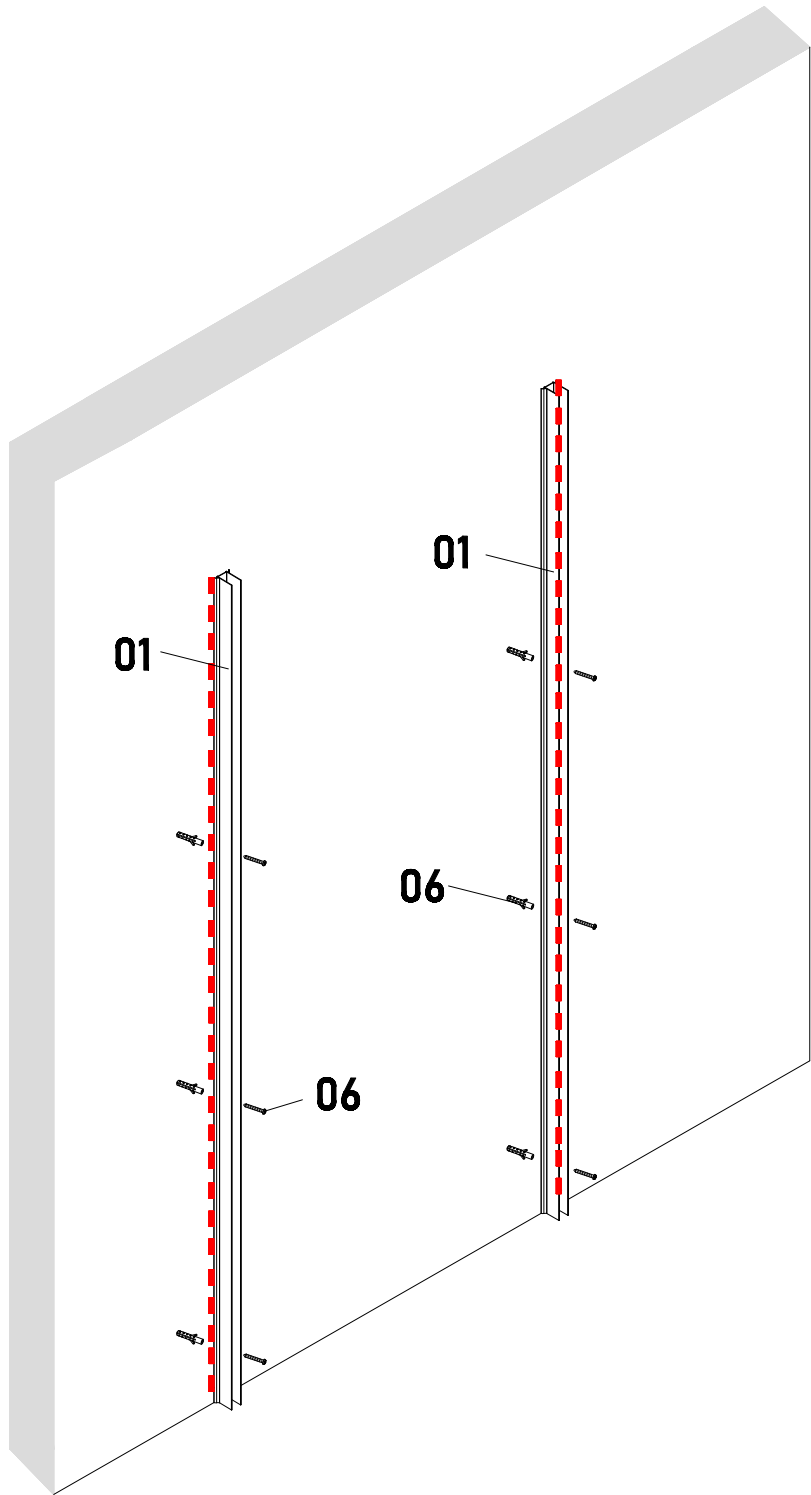

Copyright ©2020 Bygghemma Sverige AB. Original content rights reserved. All product names, logos, and brands are property of their respective owners.

Information contained within this document was considered accurate at the time of publication, but may be subject to revision.