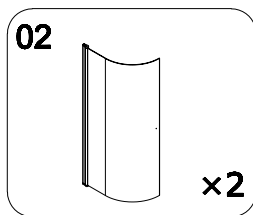

Copyright ©2020 Bygghemma Sverige AB. Original content rights reserved. All product names, logos, and brands are property of their respective owners.

Information contained within this document was considered accurate at the time of publication, but may be subject to revision.