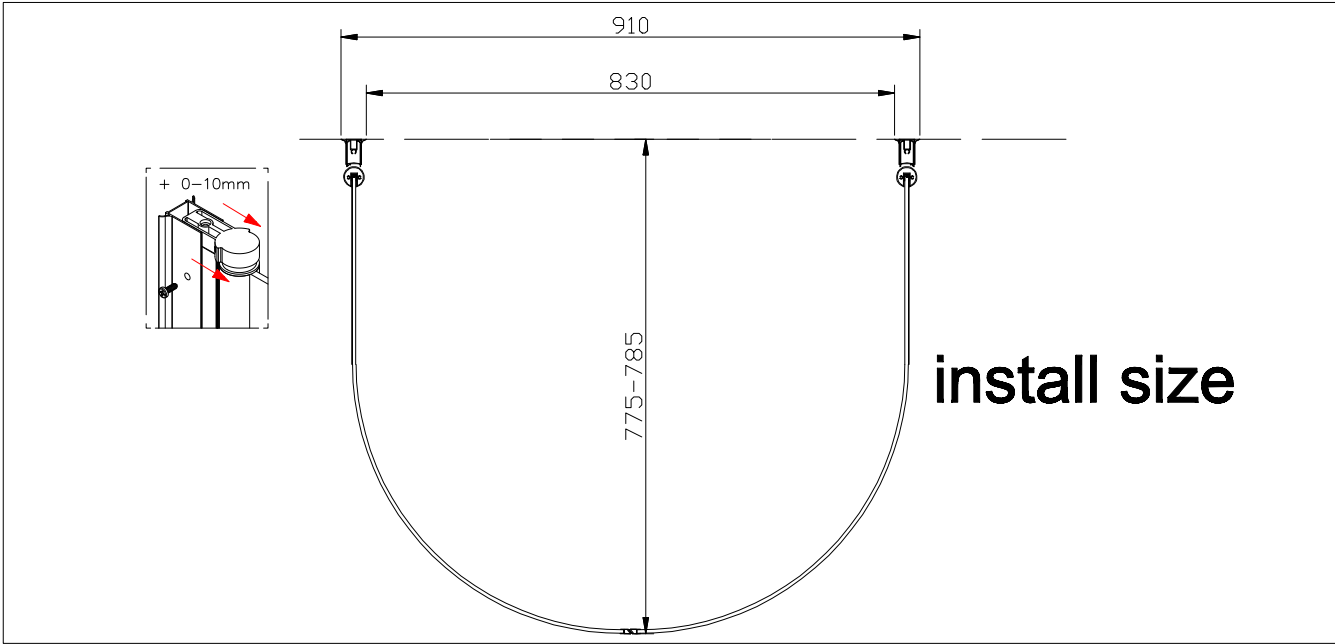

Copyright ©2020 Bygghemma Sverige AB. Original content rights reserved. All product names, logos, and brands are property of their respective owners.

Information contained within this document was considered accurate at the time of publication, but may be subject to revision.