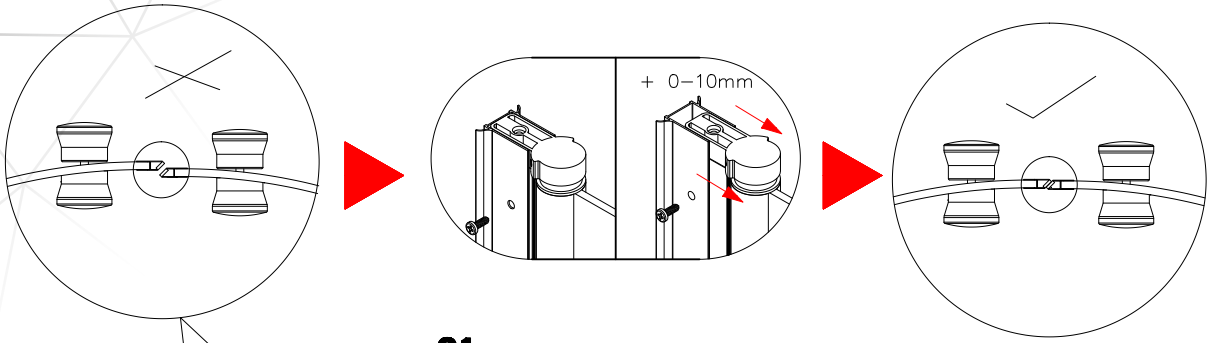

01

Copyright ©2020 Bygghemma Sverige AB. Original content rights reserved. All product names, logos, and brands are property of their respective owners.

Information contained within this document was considered accurate at the time of publication, but may be subject to revision.