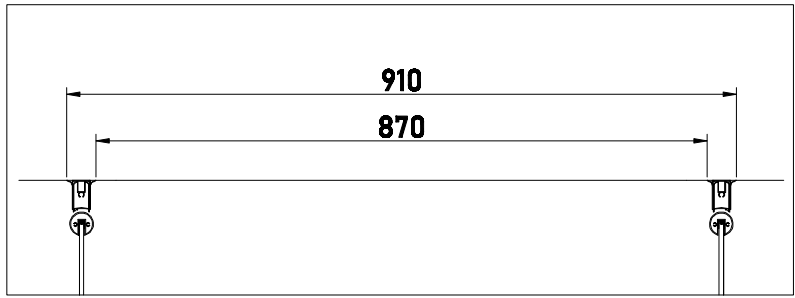

01

06

06

Copyright ©2020 Bygghemma Sverige AB. Original content rights reserved. All product names, logos, and brands are property of their respective owners.

Information contained within this document was considered accurate at the time of publication, but may be subject to revision.