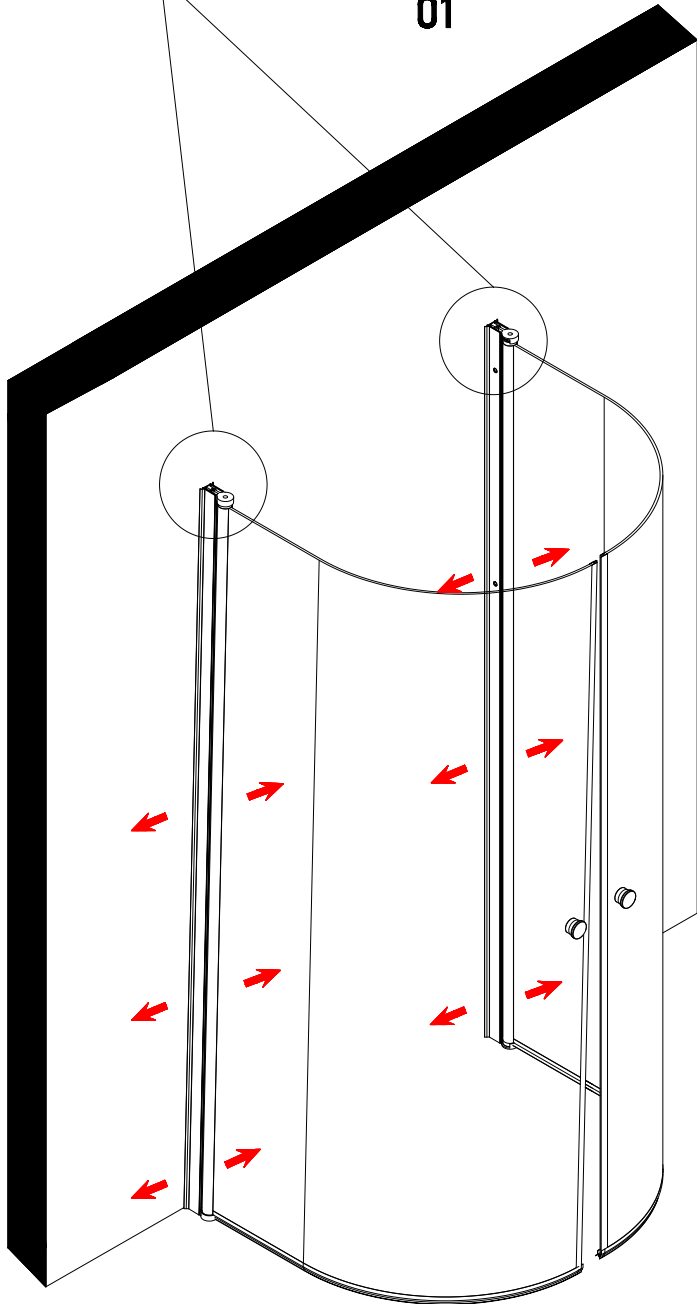

Copyright ©2020 Bygghemma Sverige AB. Original content rights reserved. All product names, logos, and brands are property of their respective owners.

Information contained within this document was considered accurate at the time of publication, but may be subject to revision.