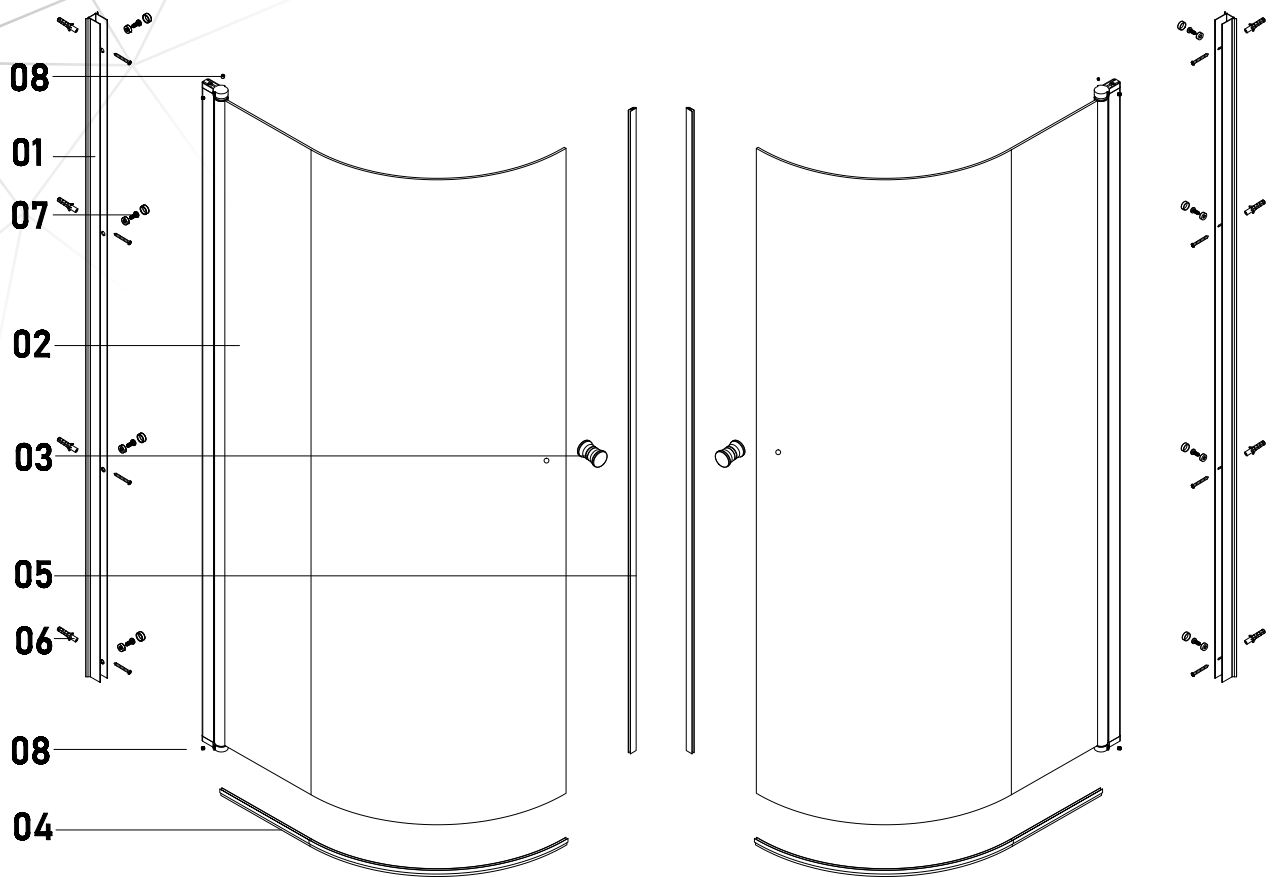

Copyright ©2020 Bygghemma Sverige AB. Original content rights reserved. All product names, logos, and brands are property of their respective owners.

Information contained within this document was considered accurate at the time of publication, but may be subject to revision.