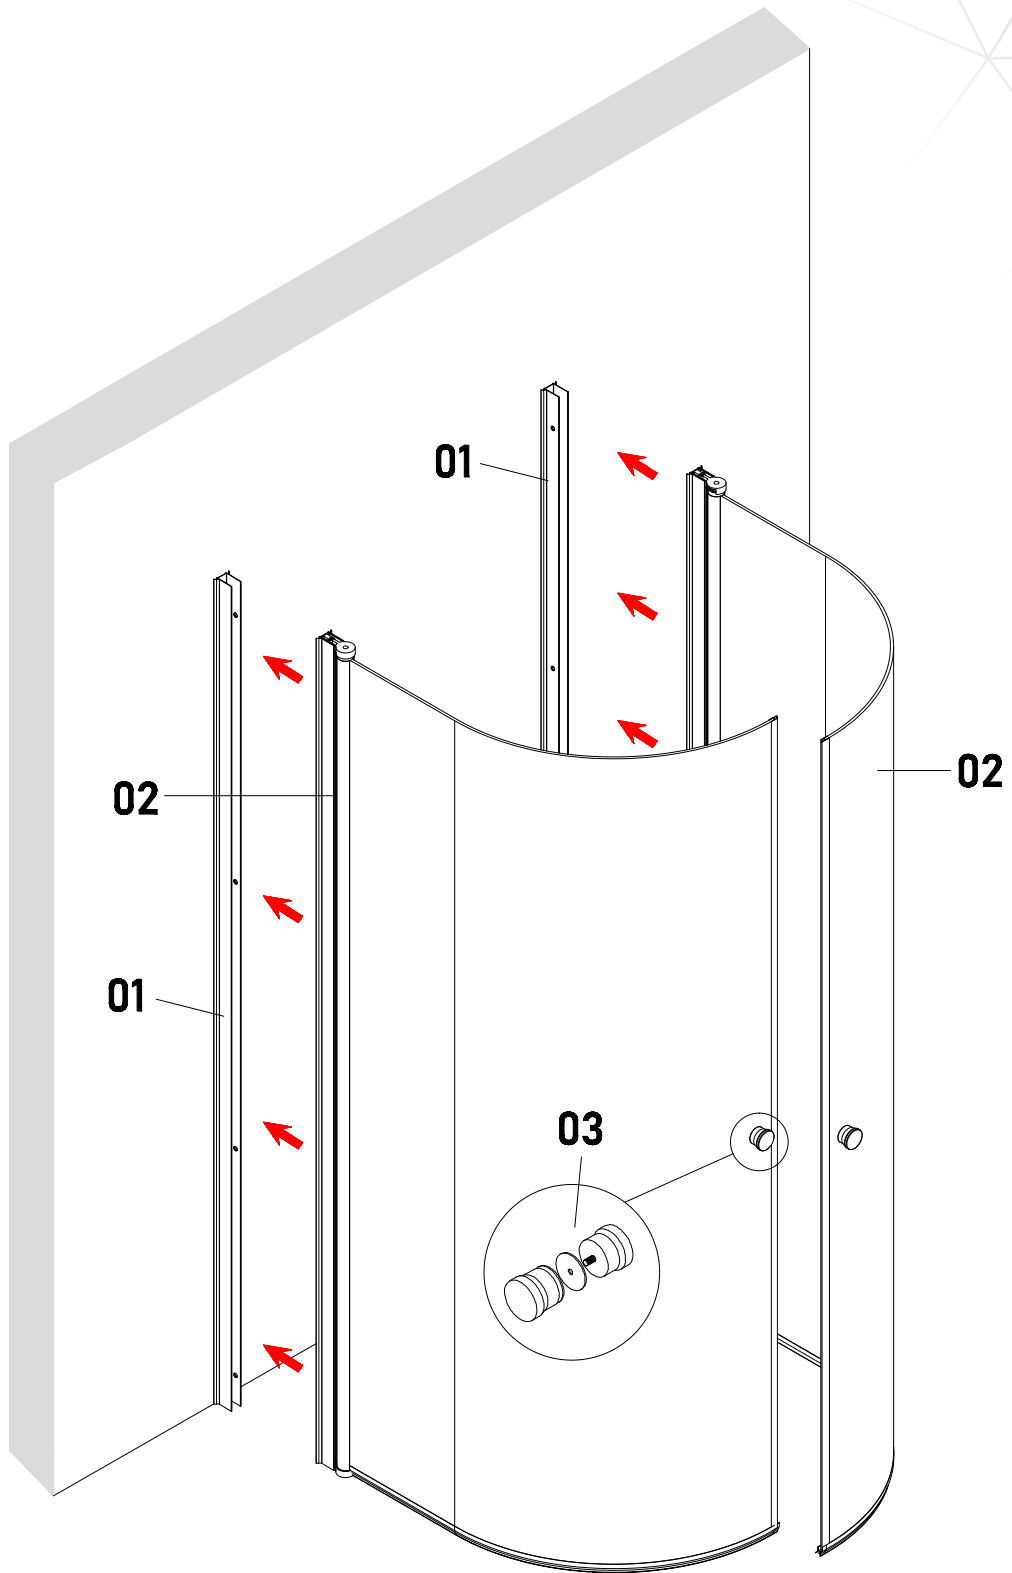

Copyright ©2020 Bygghemma Sverige AB. Original content rights reserved. All product names, logos, and brands are property of their respective owners.

Information contained within this document was considered accurate at the time of publication, but may be subject to revision.