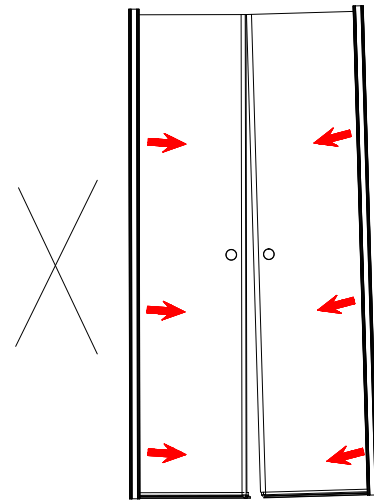

Copyright ©2020 Bygghemma Sverige AB. Original content rights reserved. All product names, logos, and brands are property of their respective owners.

Information contained within this document was considered accurate at the time of publication, but may be subject to revision.