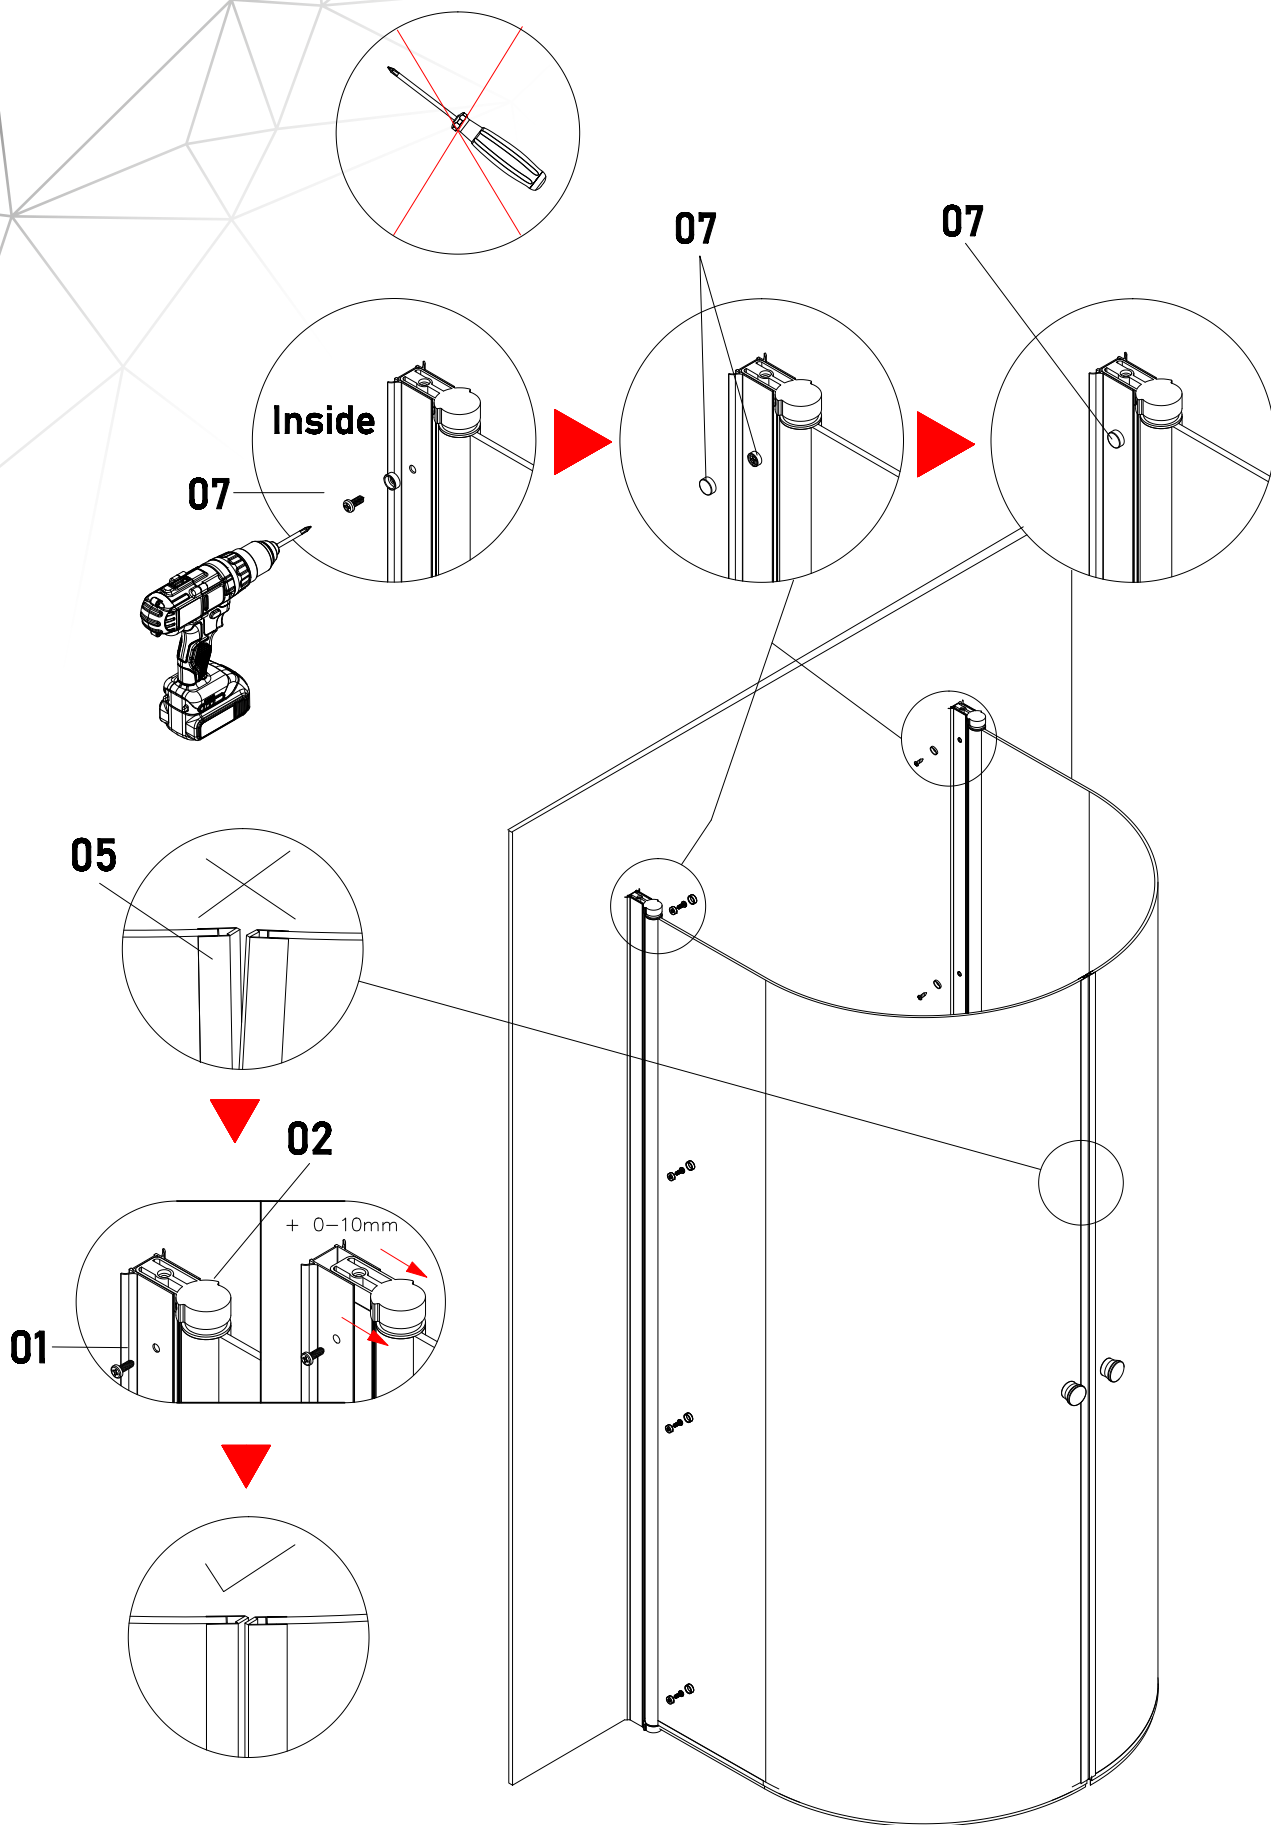

Copyright ©2020 Bygghemma Sverige AB. Original content rights reserved. All product names, logos, and brands are property of their respective owners.

Information contained within this document was considered accurate at the time of publication, but may be subject to revision.