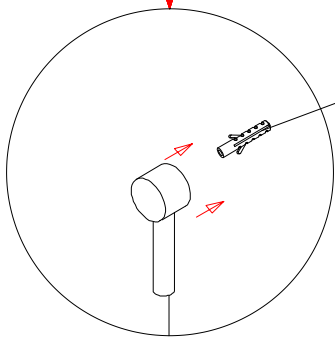

01

06

06

Copyright ©2020 Bygghemma Sverige AB. Original content rights reserved. All product names, logos, and brands are property of their respective owners.

Information contained within this document was considered accurate at the time of publication, but may be subject to revision.