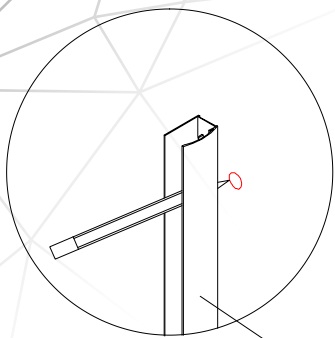

01

06

06

Copyright ©2020 Bygghemma Sverige AB. Original content rights reserved. All product names, logos, and brands are property of their respective owners.

Information contained within this document was considered accurate at the time of publication, but may be subject to revision.