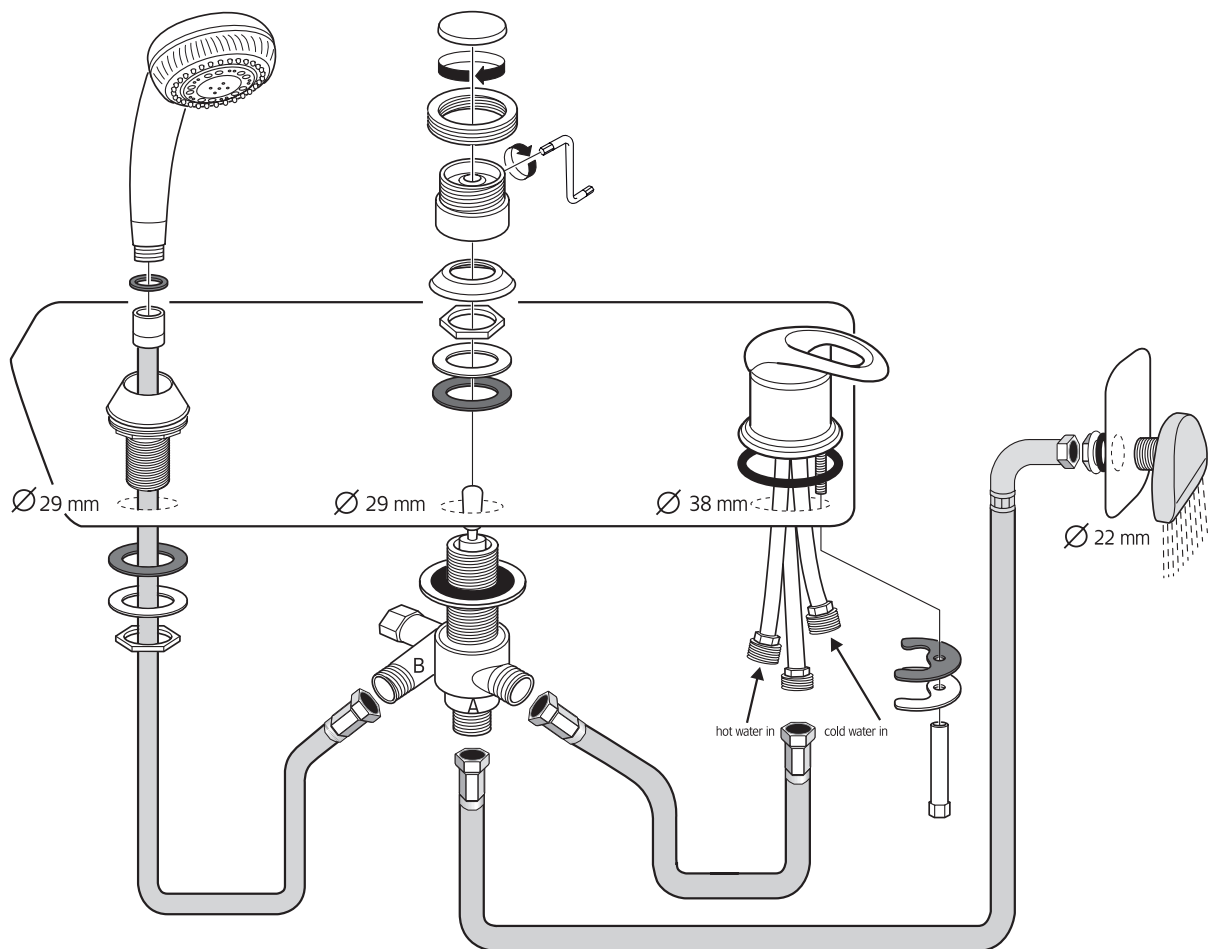

westerbergs soft

200906 Art. nr. 2000 0501 Westerbergs Badrum part of Hella Bathroom Group AB.