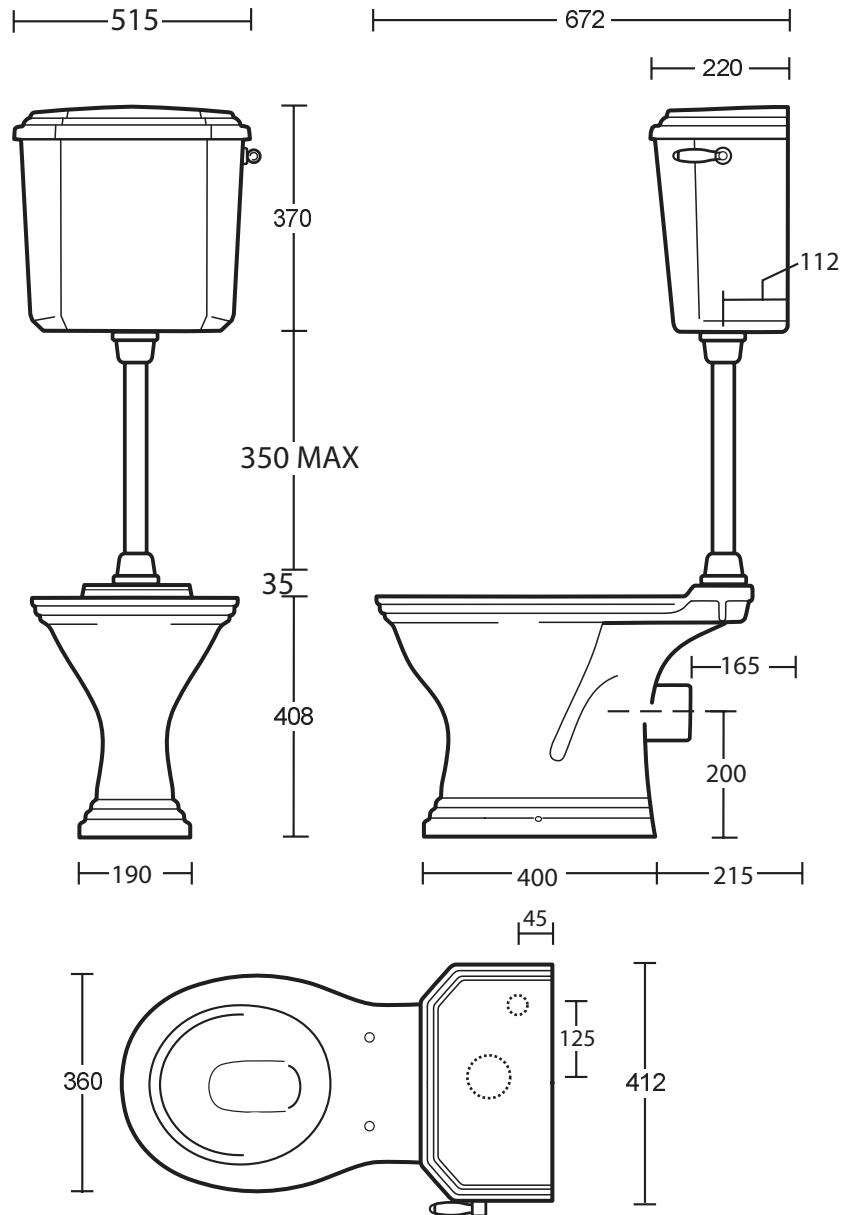

Ceramic Collection	
Astoria Deco	Round bowl pan & low level cistern

We recommend that all products are purchased with the assistance of a specialist bathroom retailer and always installed by an experienced installer who is a member of a recognized association. All sizes quoted are nominal: items may vary by plus or minus 2% against the figures quoted. When planning installations where dimensions are critical, it is essential that the space allowed for individual items is physically checked. Imperial Bathrooms can not be held liable for any costs associated with items not fitting in any given area. The contents of this statement are based on information correct at the time of publication. We reserve the right to make alterations and changes in product characteristics, fixing, packaging, operation etc at any time without notice.