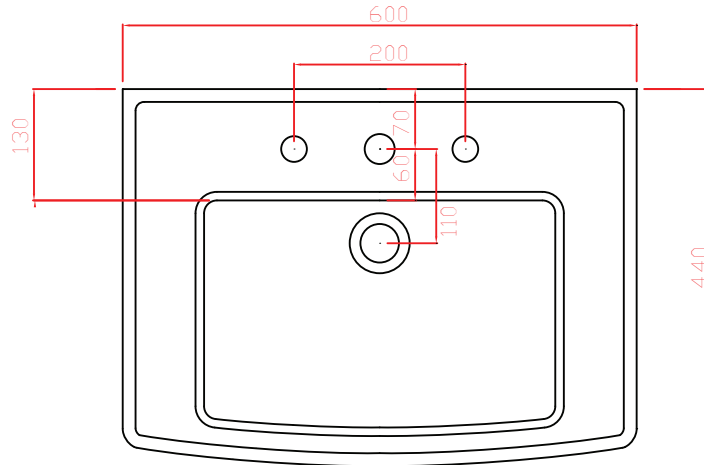

Ceramic Collection	
Radcliffe	Medium Basin (600mm) & Pedestal

We recommend that all products are purchased with the assistance of a specialist bathroom retailer and always installed by an experienced installer who is a member of a recognized association. All sizes quoted are nominal: items may vary by plus or minus 2% against the figures quoted. When planning installations where dimensions are critical, it is essential that the space allowed for individual items is physically checked. Imperial Bathrooms can not be held liable for any costs associated with items not fitting in any given area. The contents of this statement are based on information correct at the time of publication. We reserve the right to make alterations and changes in product characteristics, fixing, packaging, operation etc at any time without notice.