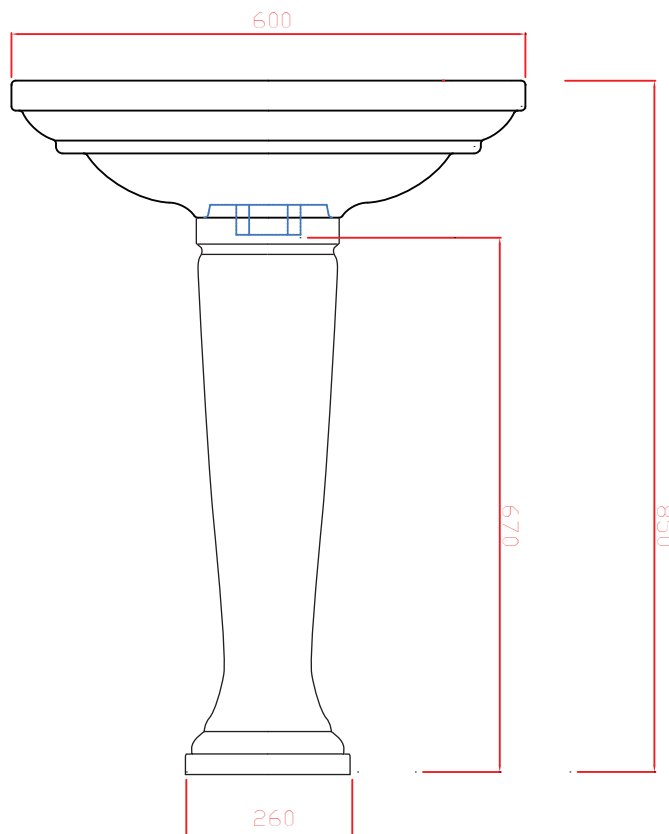

Ceramic Collection	
Radcliffe	Medium Basin (600mm) & Pedestal

We recommend that all products are purchased with the assistance of a specialist bathroom retailer and always installed by an experienced installer who is a member of a recognized association. All sizes quoted are nominal: items may vary by plus or minus 2% against the figures quoted. When planning installations where dimensions are critical, it is essential that the space allowed for individual items is physically checked. Imperial Bathrooms can not be held liable for any costs associated with items not fitting in any given area. The contents of this statement are based on information correct at the time of publication. We reserve the right to make alterations and changes in product characteristics, fixing, packaging, operation etc at any time without notice.