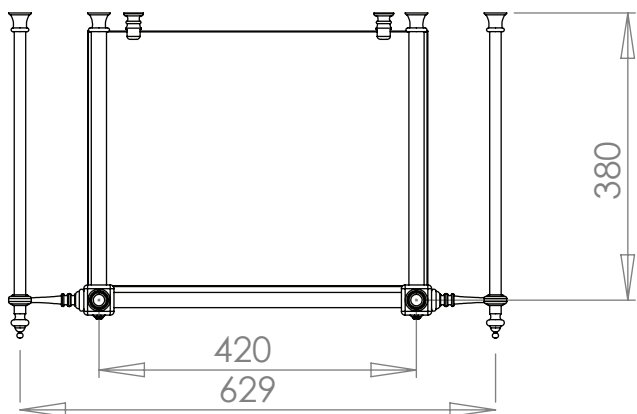

Basin Stands Collection

Chelsea

Cloak Basin Stand

We recommend that all products are purchased with the assistance of a specialist bathroom retailer and always installed by an experienced installer who is a member of a recognized association. All sizes quoted are nominal: items may vary by plus minus 2% against the figures quoted. When planning installations where dimensions are critical, it is essential that the space allowed for individual items is physically checked. Imperial Bathrooms cannot be held liable for any costs associated with item not fitting in any given area. The contents of this statement are based on information correct at the time of publication. We reserve the right to make alterations and changes in product characteristics, fixing, packaging, operation etc. at any time without notice.