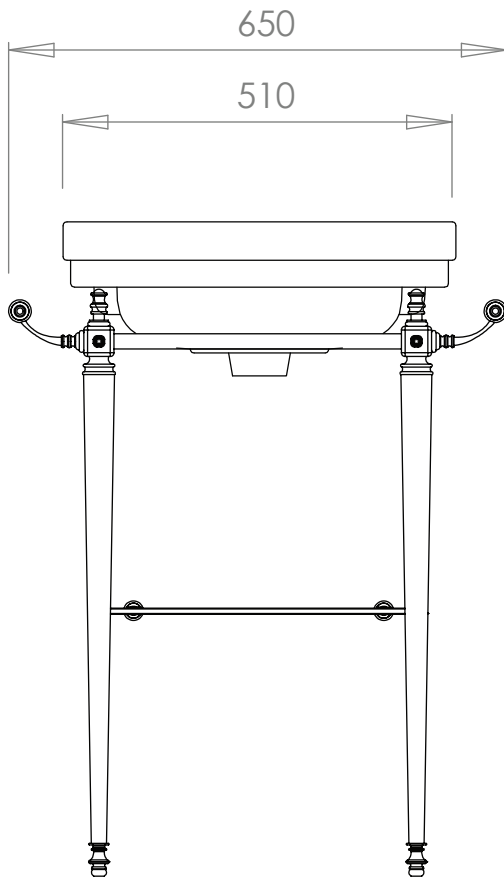

Basin Stands Collection

Chelsea

Cloak Basin Stand

We recommend that all products are purchased with the assistance of a specialist bathroom retailer and always installed by an experienced installer who is a member of a recognized association. All sizes quoted are nominal: items may vary by plus minus 2% against the figures quoted. When planning installations where dimensions are critical, it is essential that the space allowed for individual items is physically checked. Imperial Bathrooms cannot be held liable for any costs associated with item not fitting in any given area. The contents of this statement are based on information correct at the time of publication. We reserve the right to make alterations and changes in product characteristics, fixing, packaging, operation etc. at any time without notice.