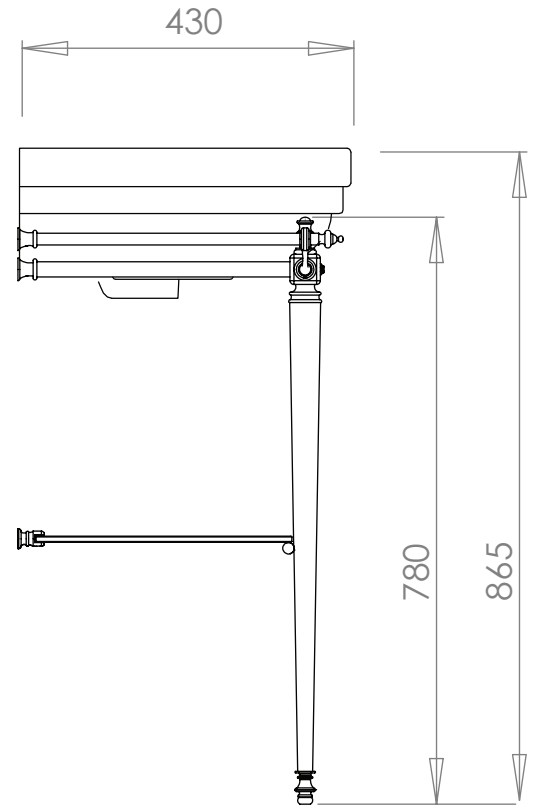

Basin Stands Collection

Chelsea

Cloak Basin Stand

We recommend that all products are purchased with the assistance of a specialist bathroom retailer and always installed by an experienced installer who is a member of a recognized association. All sizes quoted are nominal: items may vary by plus minus 2% against the figures quoted. When planning installations where dimensions are critical, it is essential that the space allowed for individual items is physically checked. Imperial Bathrooms cannot be held liable for any costs associated with item not fitting in any given area. The contents of this statement are based on information correct at the time of publication. We reserve the right to make alterations and changes in product characteristics, fixing, packaging, operation etc. at any time without notice.