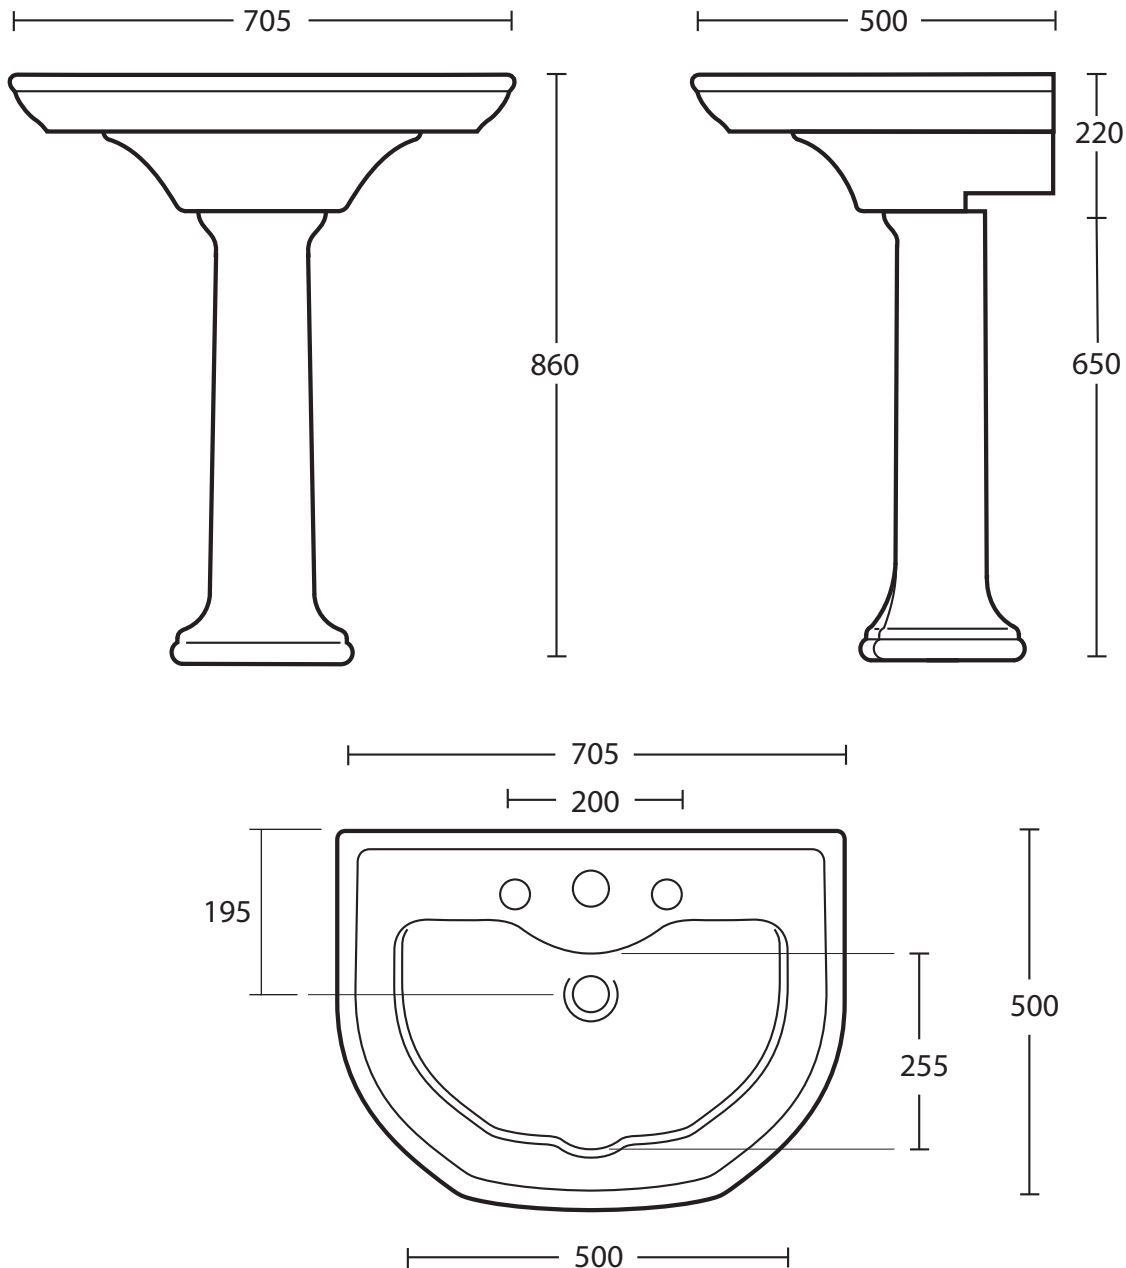

Ceramic Collection	
Bergier	Large basin

We recommend that all products are purchased with the assistance of a specialist bathroom retailer and always installed by an experienced installer who is a member of a recognized association. All sizes quoted are nominal: items may vary by plus or minus 2% against the figures quoted. When planning installations where dimensions are critical, it is essential that the space allowed for individual items is physically checked. Imperial Bathrooms can not be held liable for any costs associated with items not fitting in any given area. The contents of this statement are based on information correct at the time of publication. We reserve the right to make alterations and changes in product characteristics, fixing, packaging, operation etc at any time without notice.