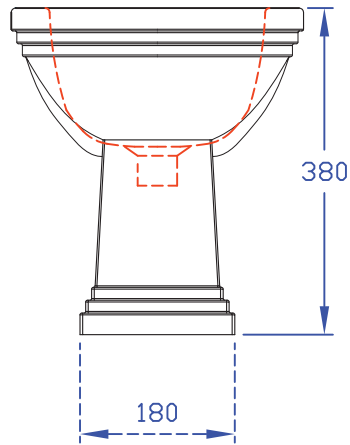

| Ceramic Collection | |
|--------------------|--------------------|
| Astoria Deco | Bidet (1 tap hole) |

We recommend that all products are purchased with the assistance of a specialist bathroom retailer and always installed by an experienced installer who is a member of a recognized association. All sizes quoted are nominal: items may vary by plus or minus 2% against the figures quoted. When planning installations where dimensions are critical, it is essential that the space allowed for individual items is physically checked. Imperial Bathrooms can not be held liable for any costs associated with items not fitting in any given area. The contents of this statement are based on information correct at the time of publication. We reserve the right to make alterations and changes in product characteristics, fixing, packaging, operation etc at any time without notice.