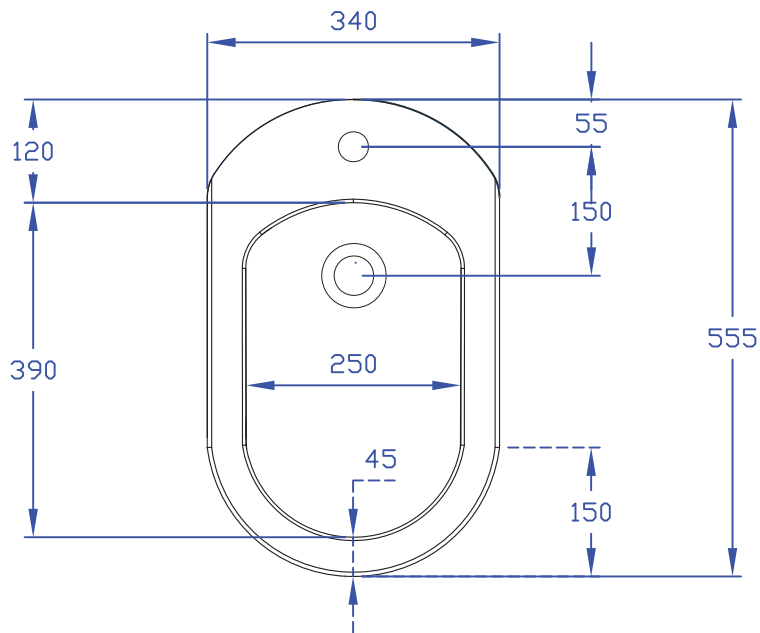

| Ceramic Collection | |
|--------------------|--------------------|
| Astoria Deco | Bidet (1 tap hole) |

We recommend that all products are purchased with the assistance of a specialist bathroom retailer and always installed by an experienced installer who is a member of a recognized association. All sizes quoted are nominal: items may vary by plus or minus 2% against the figures quoted. When planning installations where dimensions are critical, it is essential that the space allowed for individual items is physically checked. Imperial Bathrooms can not be held liable for any costs associated with items not fitting in any given area. The contents of this statement are based on information correct at the time of publication. We reserve the right to make alterations and changes in product characteristics, fixing, packaging, operation etc at any time without notice.