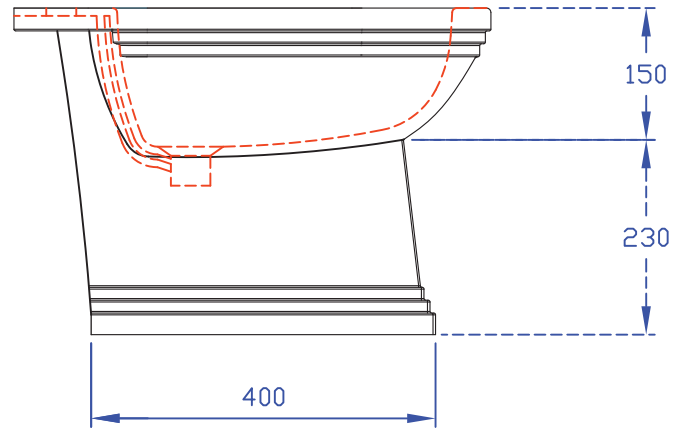

| Ceramic Collection | |
|--------------------|--------------------|
| Astoria Deco | Bidet (1 tap hole) |

We recommend that all products are purchased with the assistance of a specialist bathroom retailer and always installed by an experienced installer who is a member of a recognized association. All sizes quoted are nominal: items may vary by plus or minus 2% against the figures quoted. When planning installations where dimensions are critical, it is essential that the space allowed for individual items is physically checked. Imperial Bathrooms can not be held liable for any costs associated with items not fitting in any given area. The contents of this statement are based on information correct at the time of publication. We reserve the right to make alterations and changes in product characteristics, fixing, packaging, operation etc at any time without notice.